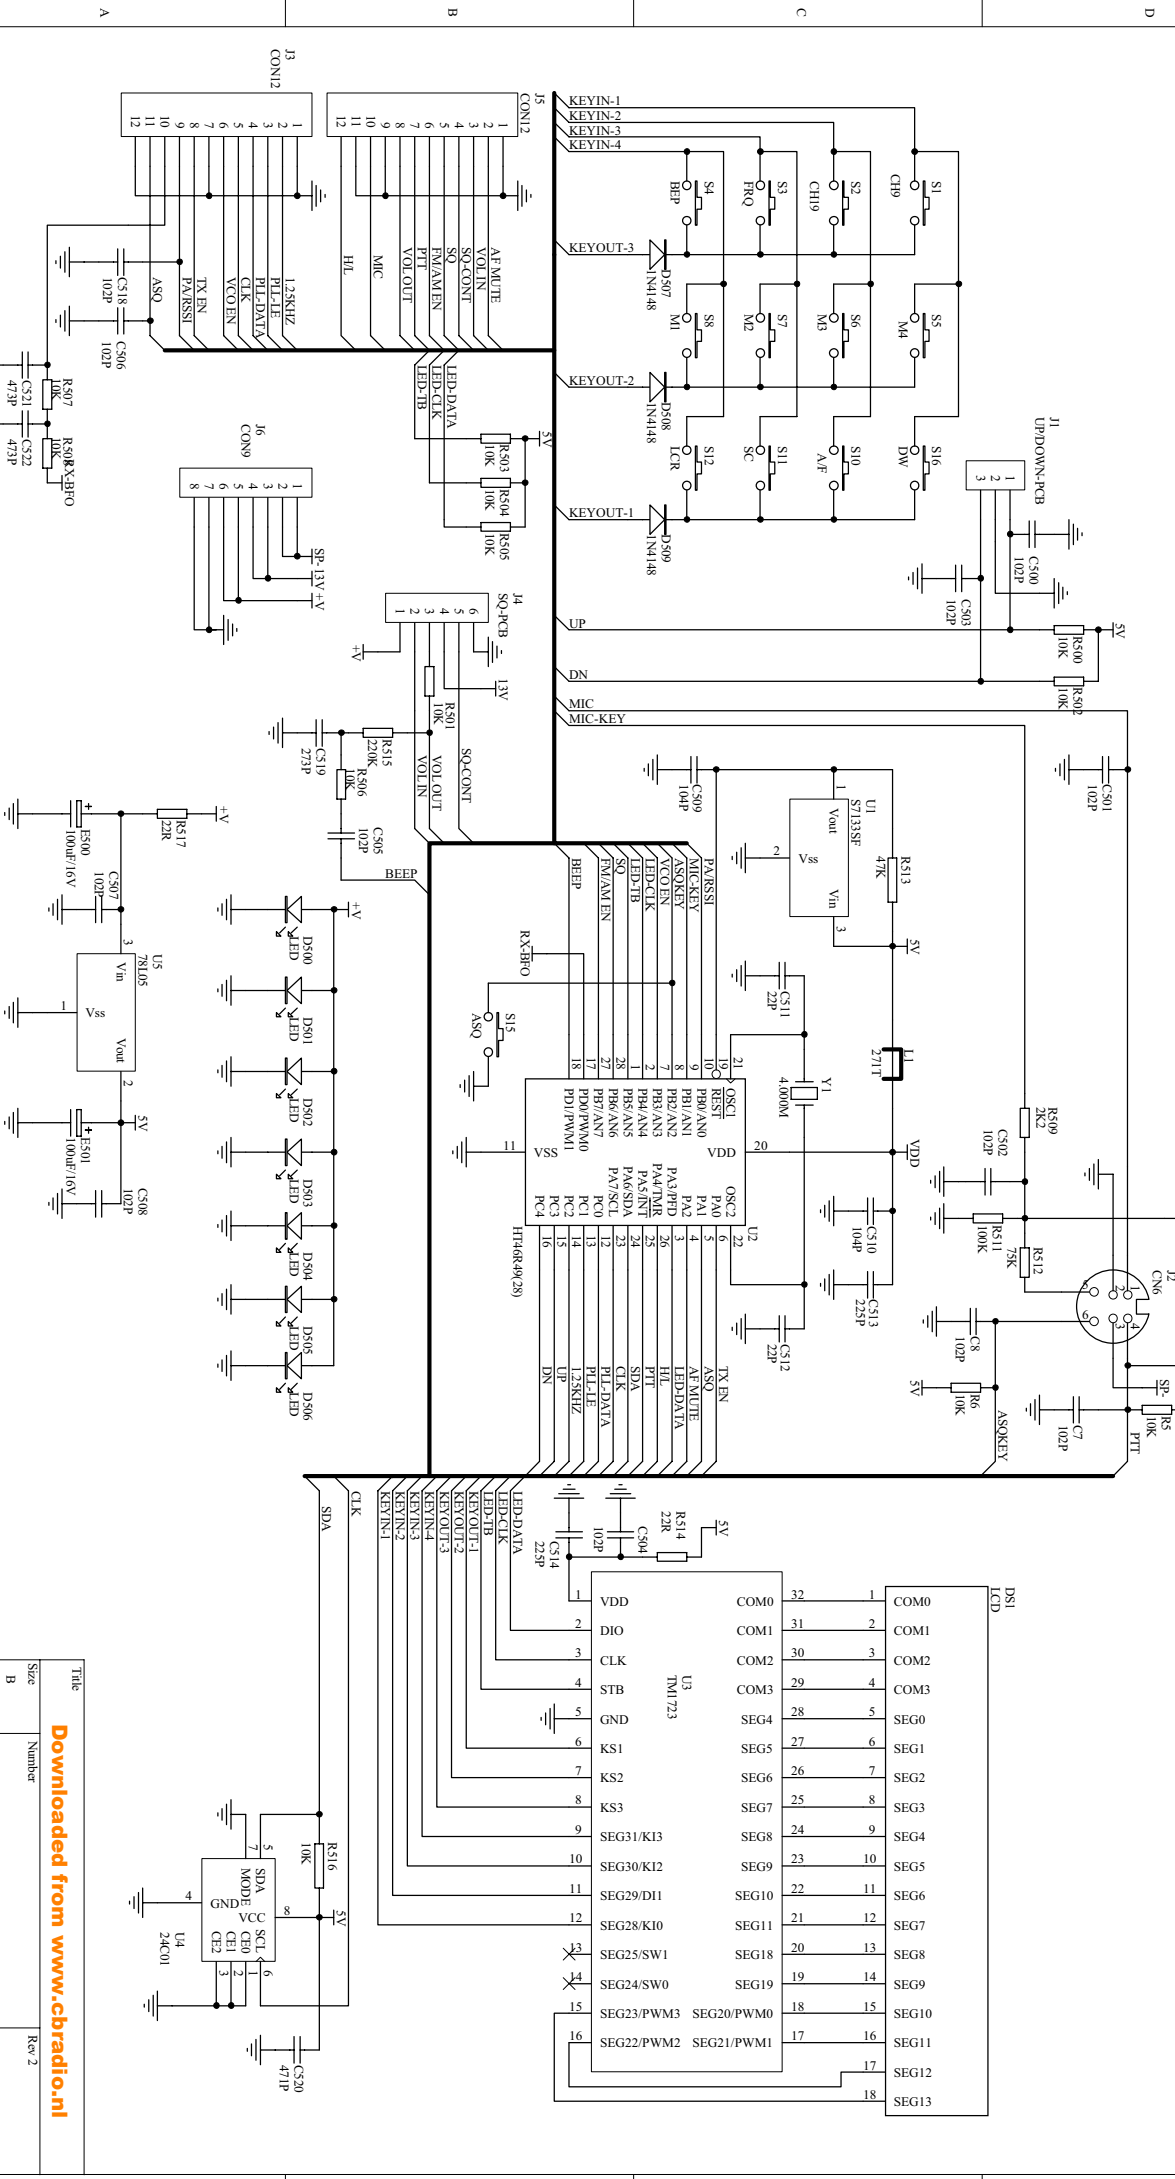

Alpha 10 - Rev 2

| | | |
|----------|-------------------|-------|
| Title | Number | Rev 2 |
| Size | B | |
| Date | 2-SEP-2010 | |
| File | D:\test\板资料\Alpha | |
| Sheet | of | |
| Drawn By | | |

Downloaded from www.cb-radio.nl