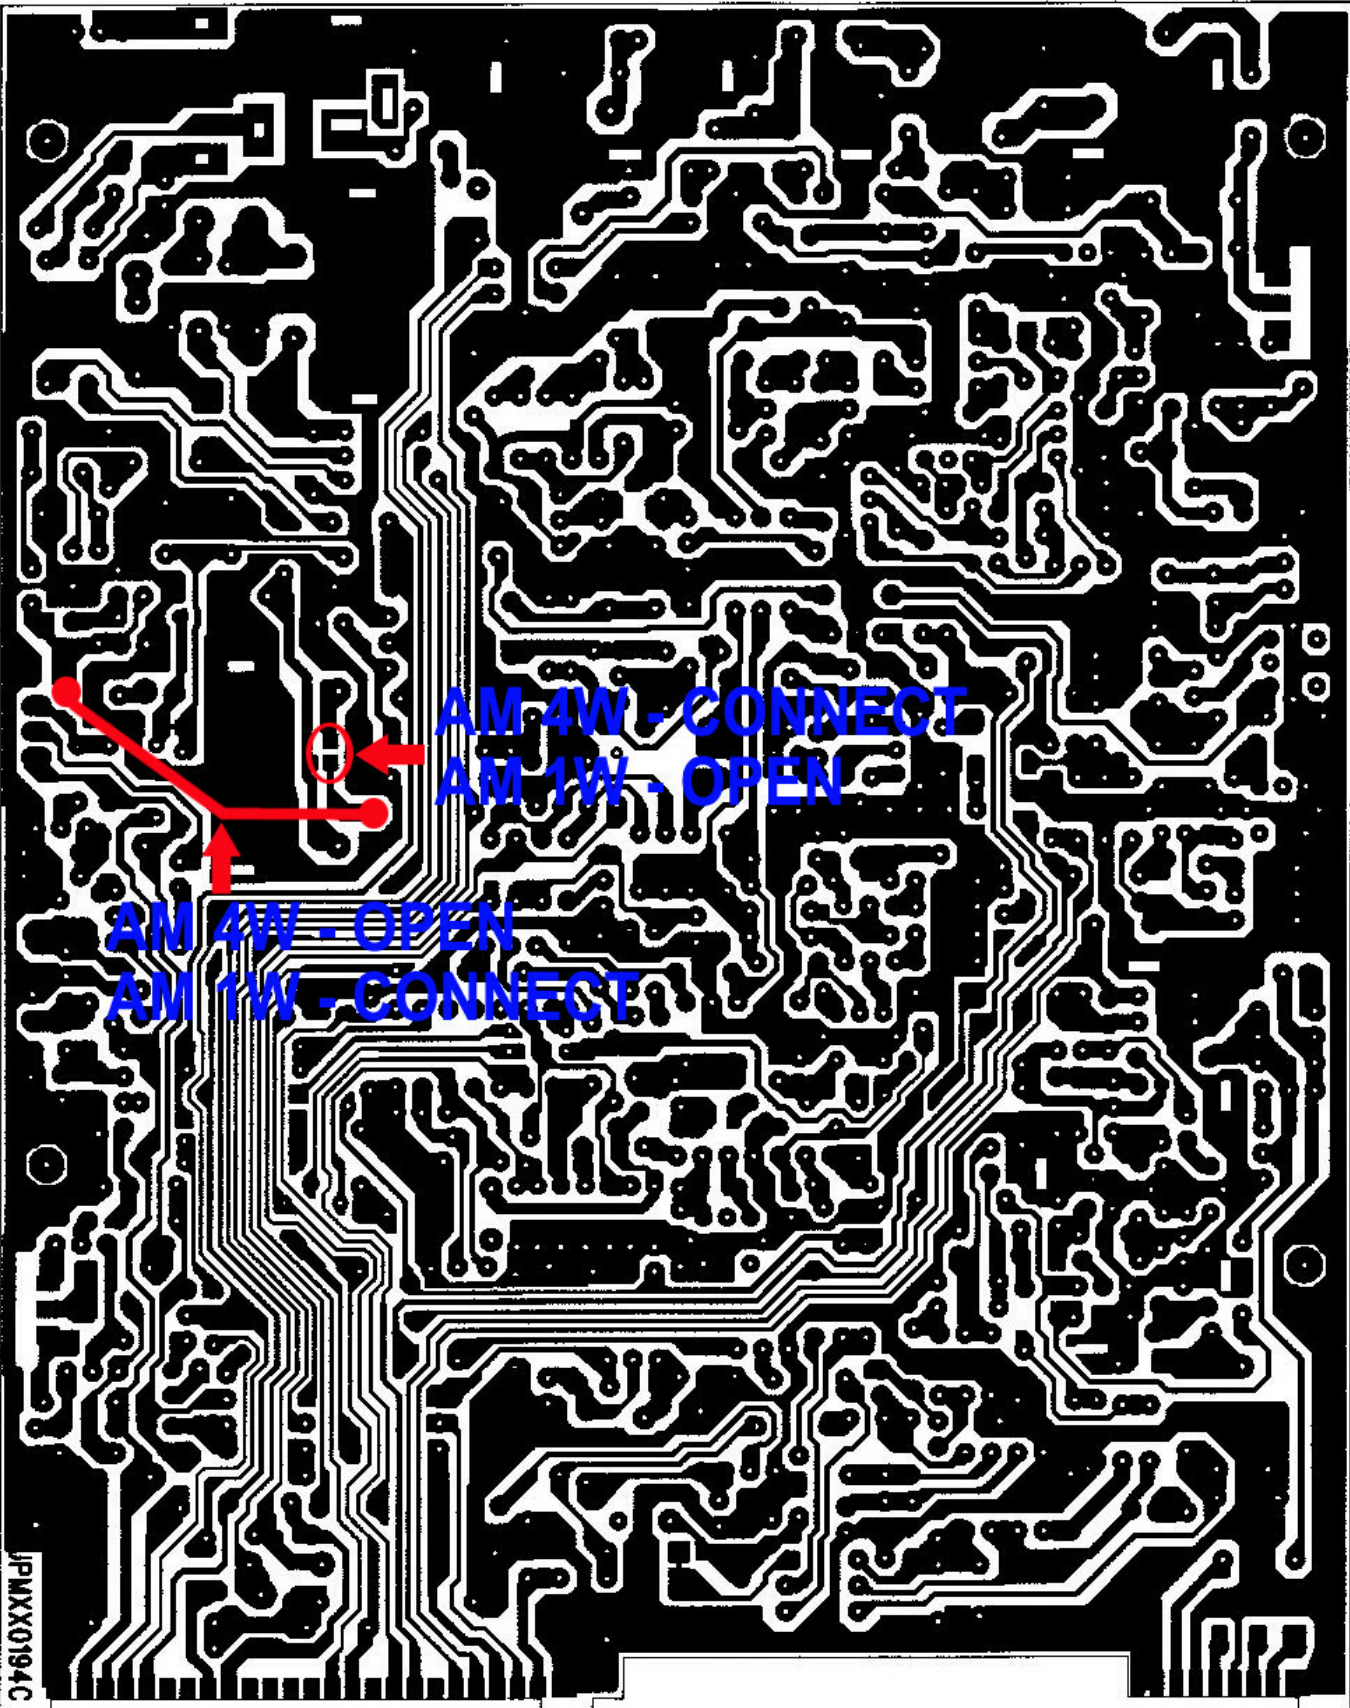

MDDE SETING CHART

24	25	26	FREQUENCY
L	L	L	BZT
L	L	H	POL 120 CH
L	H	L	UK 80CH
H	L	L	43MHz(24,224CH)
L	H	H	POL 240 CH
H	H	L	400CH
H	L	H	240 CH
H	H	H	40 CH

L - OPEN
H - SHORT

* NOTE *
CH9/BAND - EXTENDED BAND
 - STANDARD CH9

CH9 - STANDARD CH

Downloaded from www.cbradio.nl

SCHEMATIC DIAGRAM

REV.	DATE	NAME	DESCRIPTION	CHECK
1	02/05/30			
2	01/09/01			

UNIT	SCALS	SHEET	BUYER NAME : ALBRECHT
DRW.	CHK.	APP.	MODEL NAME : AE5290
			DRAWING NO. : 5290-1

M\M P21

M\M 381

AM 4W - CONNECT
AM 1W - OPEN

AM 4W - OPEN
AM 1W - CONNECT

JPMXX0194C