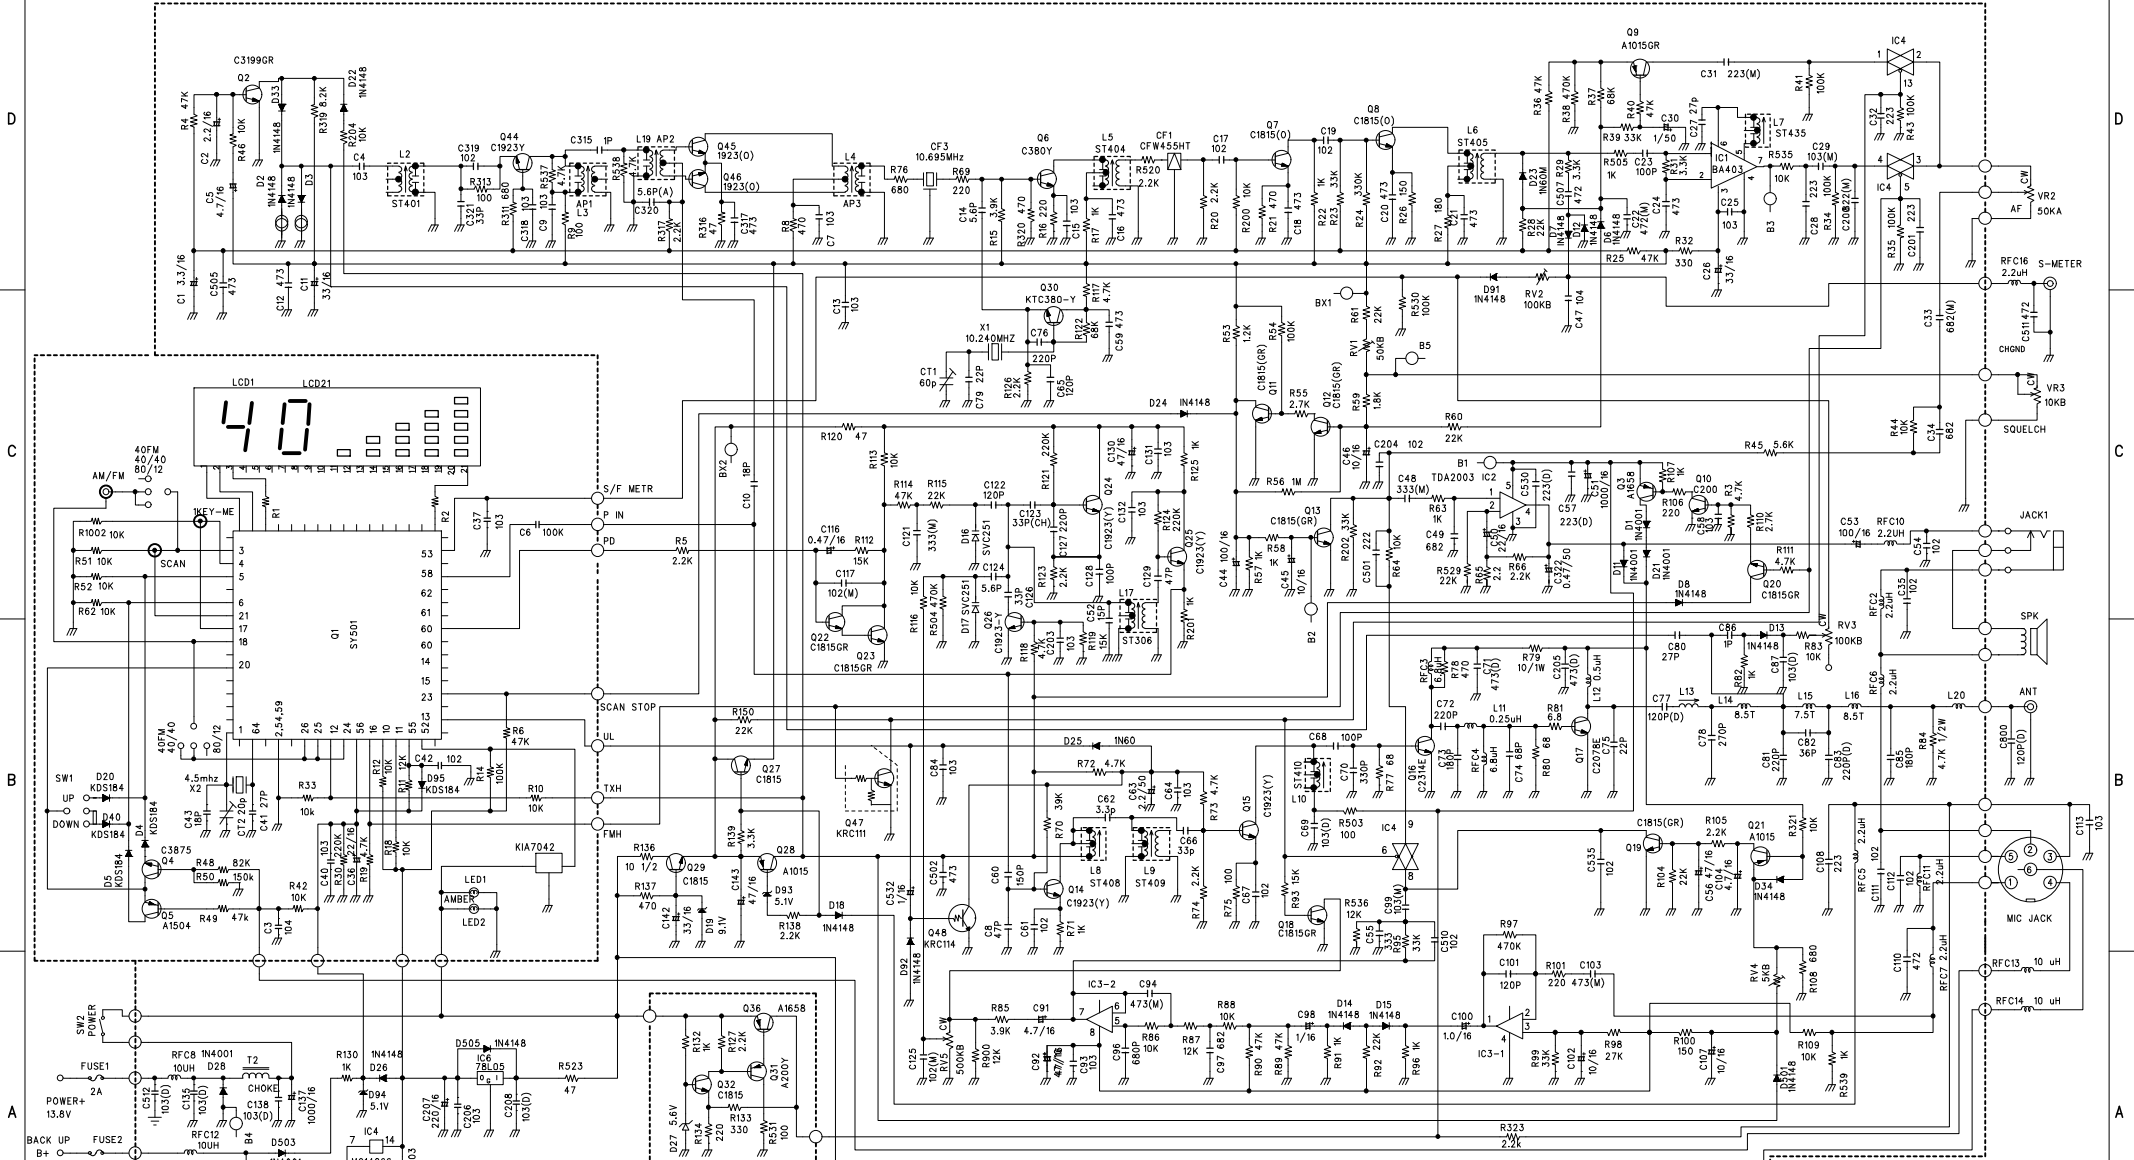

MDDE SETING CHART

24	25	26	FREQUENCY
L	L	L	BZT
L	L	H	POL 120 CH
L	H	L	UK 80CH
H	L	L	43MHz(24,224CH)
L	H	H	POL 240 CH
H	H	L	400CH
H	L	H	240 CH
H	H	H	40 CH

L - OPEN
H - SHORT

* NOTE *
CH9/BAND - EXTENDED BAND
 - STANDARD CH9

CH9 - STANDARD CH

Downloaded from www.cbradio.nl

SCHEMATIC DIAGRAM

REV.	DATE	NAME	DESCRIPTION	CHECK
1	02/05/30			
2	01/09/01			

UNIT	SCALS	SHEET	BUYER NAME : ALBRECHT
DRW.	CHK.	APP.	MODEL NAME : AE5290
			DRAWING NO. : 5290-1

M\M P21

M\M 381

AM 4W - CONNECT
AM 1W - OPEN

AM 4W - OPEN
AM 1W - CONNECT

JPMXX0194C