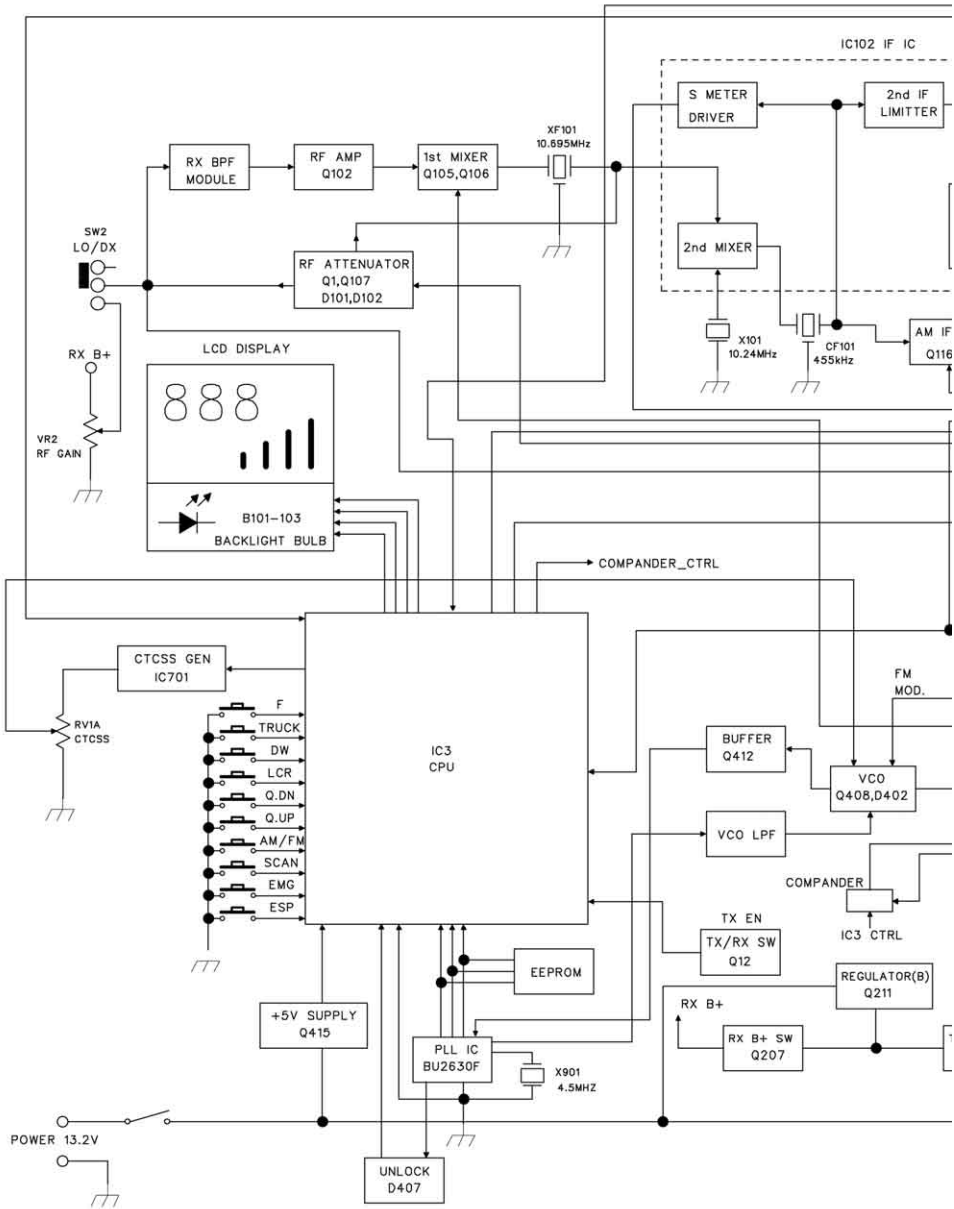

HR-2800

28 MHZ AM-FM
AMATEUR RADIO HF TRANSCEIVER

Service Manual

Downloaded from www.cbradio.nl

INTEK®

DC-DC Converter Diagram

ESP Comander Diagram - CTCSS Diagram

PCB - Main Board & CPU Board

PCB - Main Board & CPU Board

Diagram

Block Diagram

Block Diagram

INTEK[®]