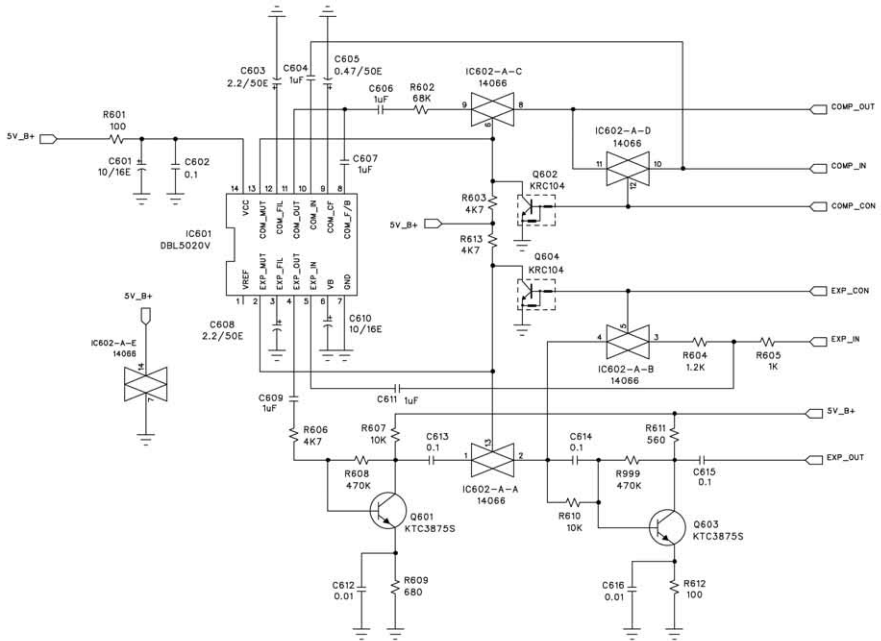

HR-2800

28 MHZ AM-FM
AMATEUR RADIO HF TRANSCEIVER

Service Manual

Downloaded from www.cbradio.nl

INTEK®

DC-DC Converter Diagram

ESP Comander Diagram - CTCSS Diagram

PCB - Main Board & CPU Board

PCB - Main Board & CPU Board

Diagram

Block Diagram

Block Diagram

INTEK[®]