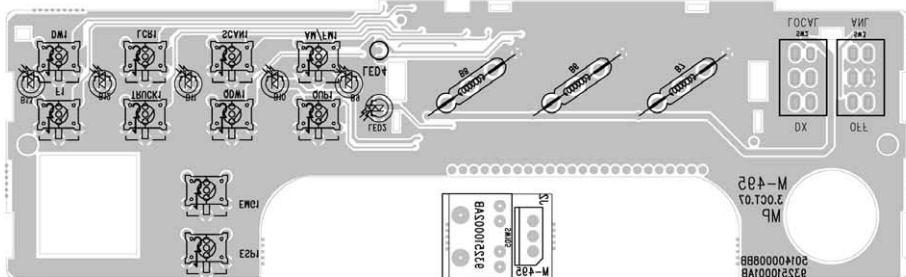

HR-2800

28 MHZ AM-FM
AMATEUR RADIO HF TRANSCEIVER

Service Manual

Downloaded from www.cbradio.nl

INTEK®

DC-DC Converter Diagram

ESP Comander Diagram - CTCSS Diagram

PCB - Main Board & CPU Board

PCB - Main Board & CPU Board

Diagram

Block Diagram

Block Diagram

INTEK[®]