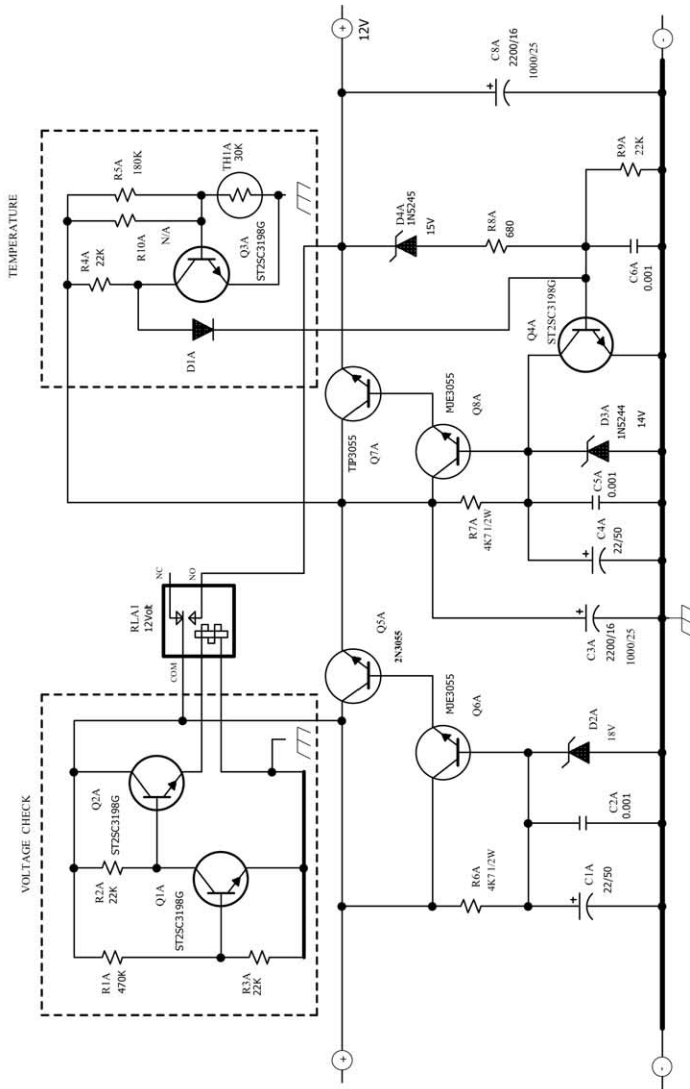

HR-2800

28 MHZ AM-FM
AMATEUR RADIO HF TRANSCEIVER

Service Manual

Downloaded from www.cbradio.nl

INTEK®

DC-DC Converter Diagram

ESP Comander Diagram - CTCSS Diagram

PCB - Main Board & CPU Board

PCB - Main Board & CPU Board

Diagram

Block Diagram

Block Diagram

INTEK[®]