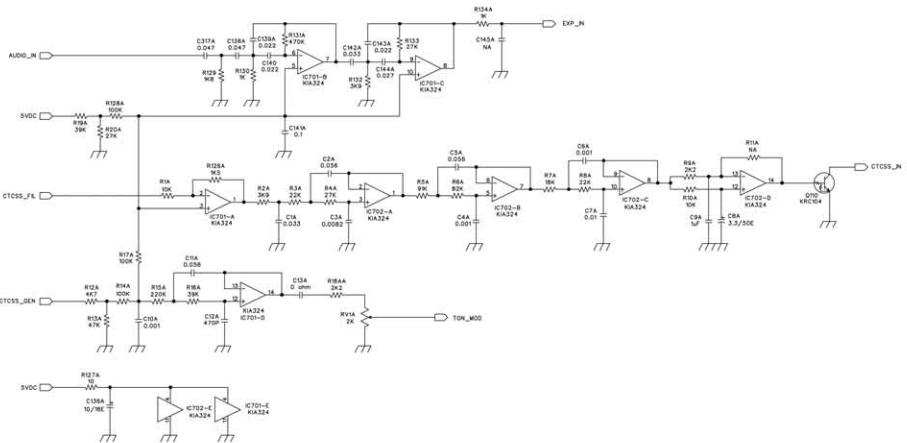

HR-2800

28 MHZ AM-FM
AMATEUR RADIO HF TRANSCEIVER

Service Manual

Downloaded from www.cbradio.nl

INTEK®

DC-DC Converter Diagram

ESP Comander Diagram - CTCSS Diagram

PCB - Main Board & CPU Board

PCB - Main Board & CPU Board

Diagram

Block Diagram

Block Diagram

INTEK[®]