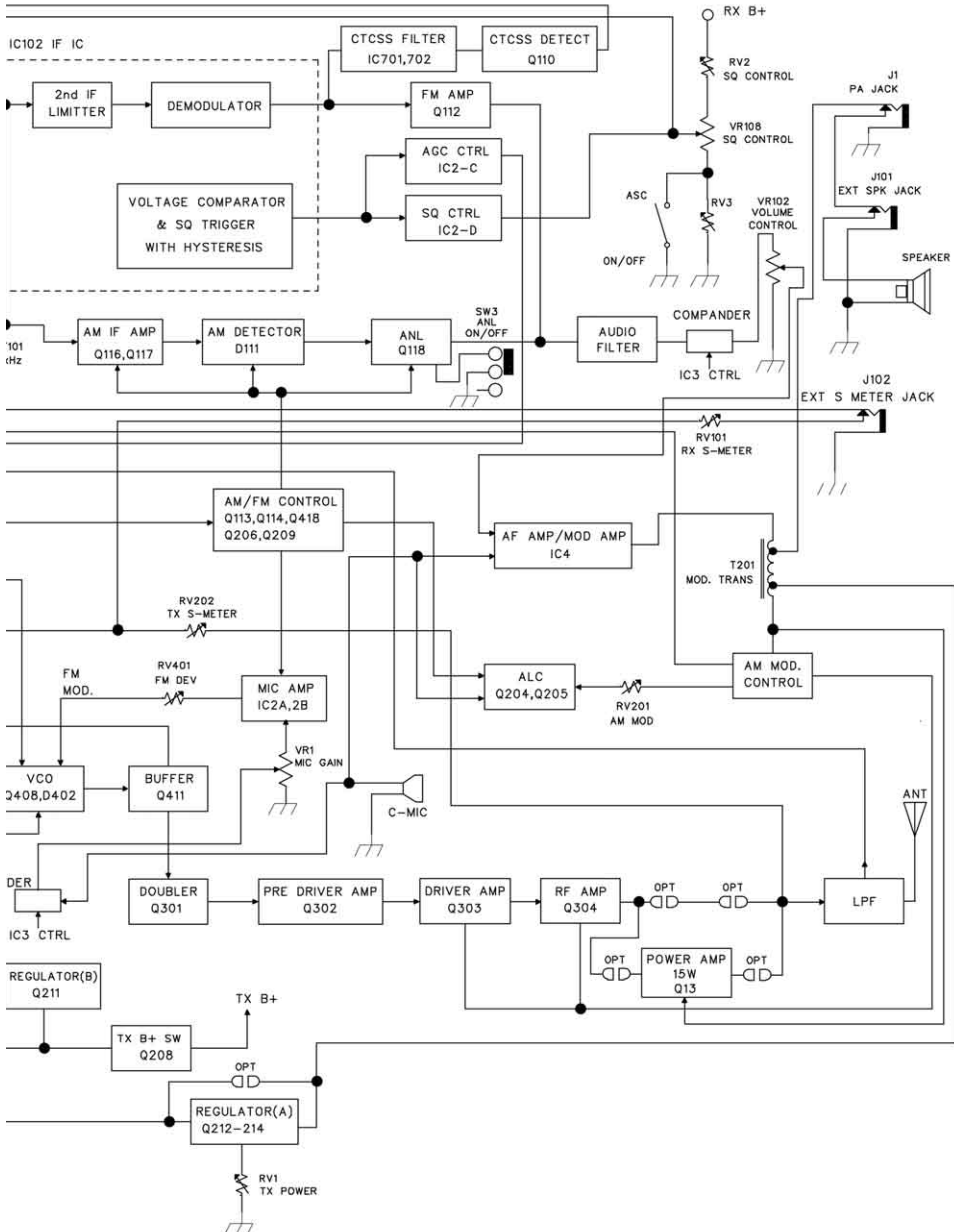

HR-2800

28 MHZ AM-FM
AMATEUR RADIO HF TRANSCEIVER

Service Manual

Downloaded from www.cbradio.nl

INTEK®

DC-DC Converter Diagram

ESP Comander Diagram - CTCSS Diagram

PCB - Main Board & CPU Board

PCB - Main Board & CPU Board

Diagram

Block Diagram

Block Diagram

INTEK[®]