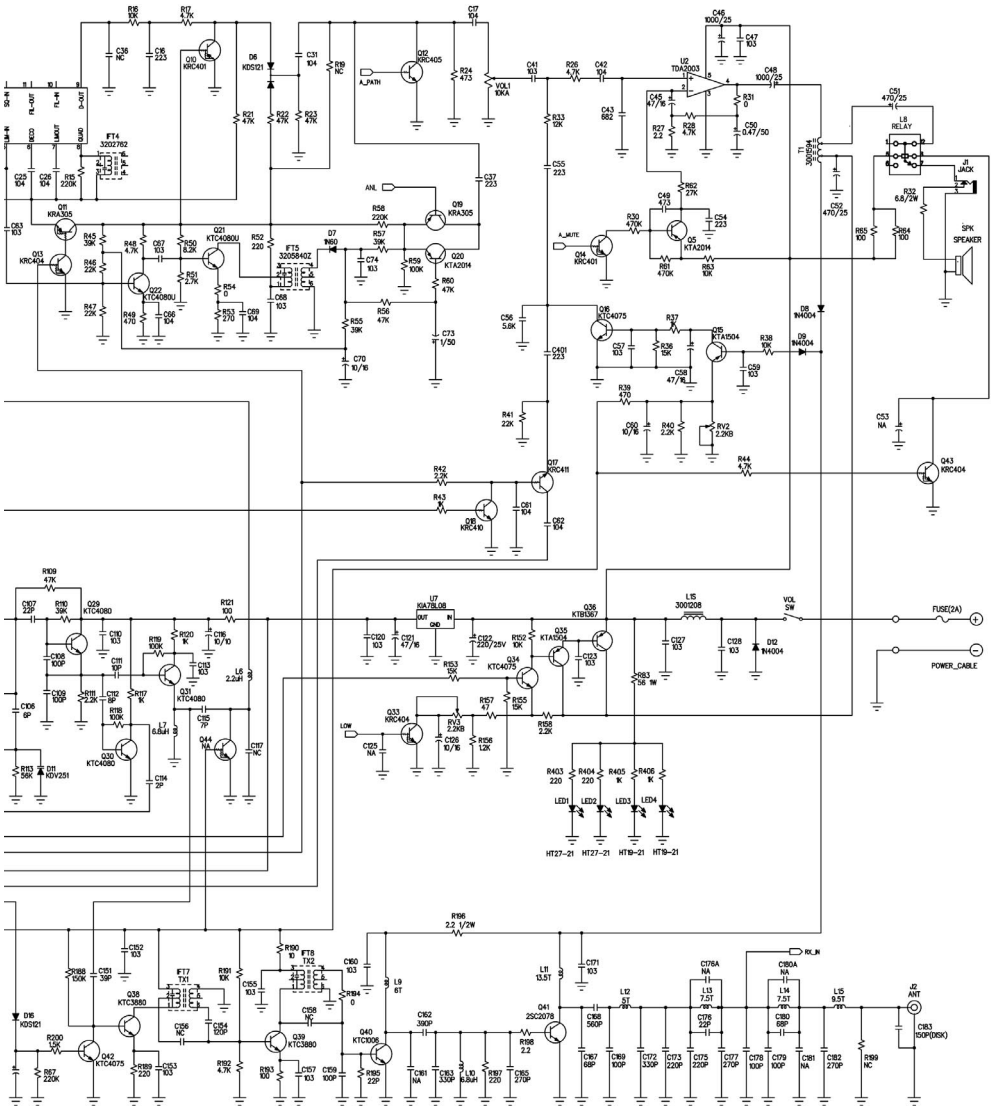

SAFE DRIVE RADIO !

M-60 PLUS

MULTI STANDARD PROGRAMMABLE
27 MHz CB MOBILE TRANSCEIVER

Service Manual

KEEP YOUR HANDS ON THE STEERING
WHEEL WHILE DRIVING !

INTEK®

PCB - Main Board & Front Board

Diagram

Diagram

Block Diagram

Block Diagram

INTEK[®]