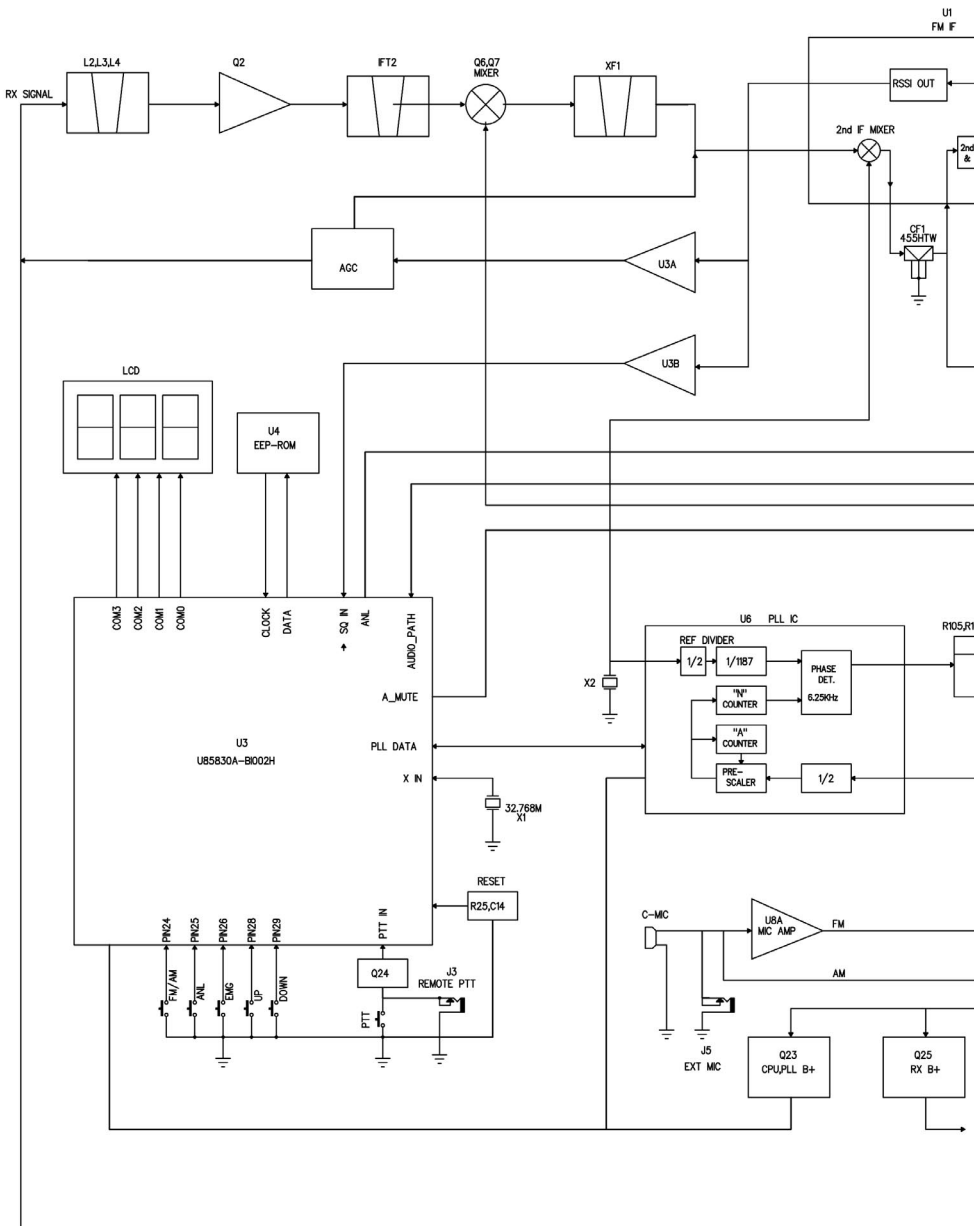

SAFE DRIVE RADIO !

M-60 PLUS

MULTI STANDARD PROGRAMMABLE
27 MHz CB MOBILE TRANSCEIVER

Service Manual

KEEP YOUR HANDS ON THE STEERING
WHEEL WHILE DRIVING !

INTEK®

PCB - Main Board & Front Board

Diagram

Diagram

Block Diagram

Block Diagram

INTEK[®]