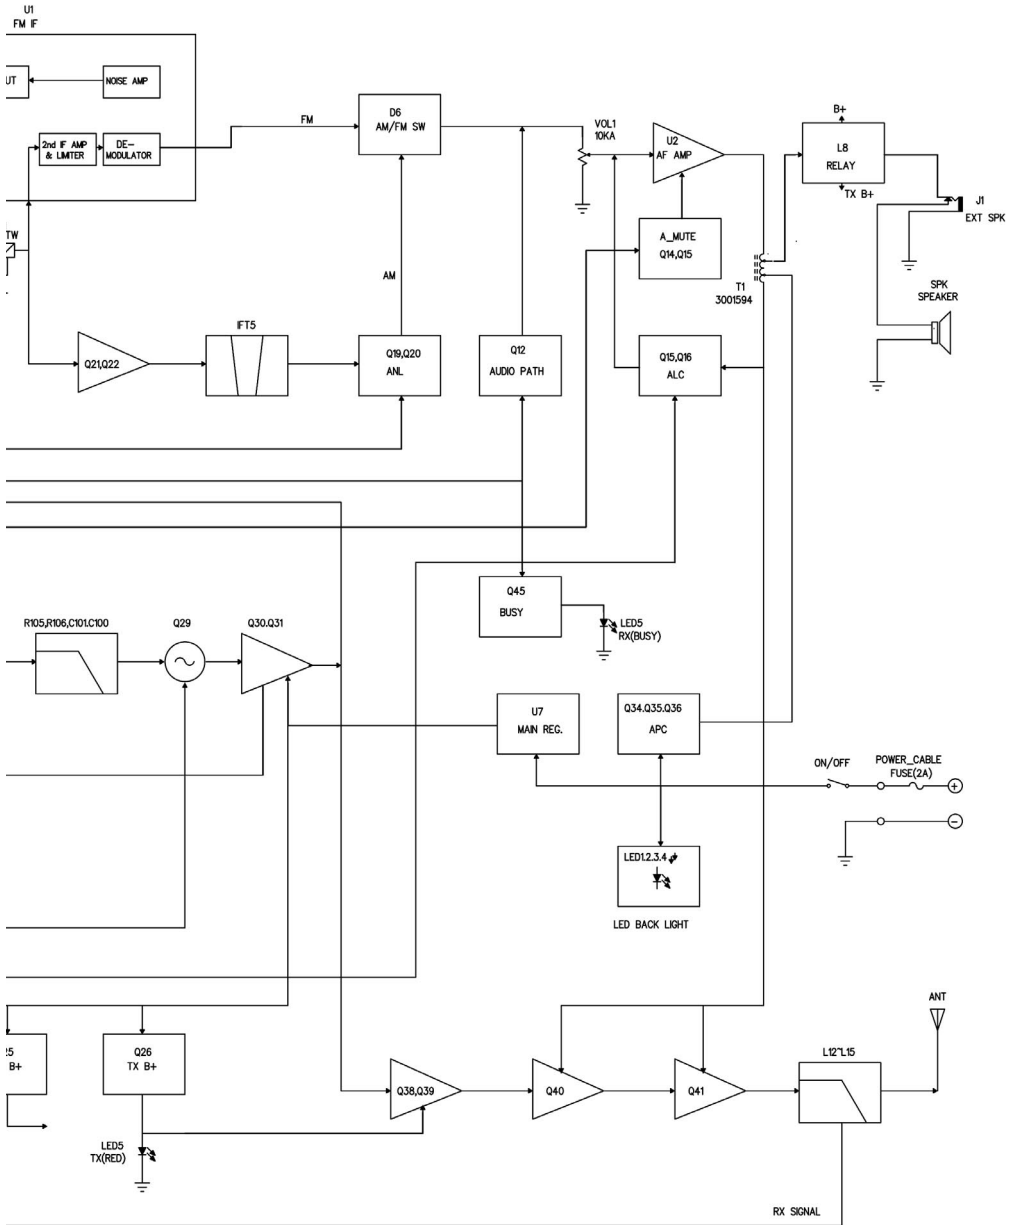

SAFE DRIVE RADIO !

M-60 PLUS

MULTI STANDARD PROGRAMMABLE
27 MHz CB MOBILE TRANSCEIVER

Service Manual

KEEP YOUR HANDS ON THE STEERING
WHEEL WHILE DRIVING !

INTEK®

PCB - Main Board & Front Board

Diagram

Diagram

Block Diagram

Block Diagram

INTEK[®]