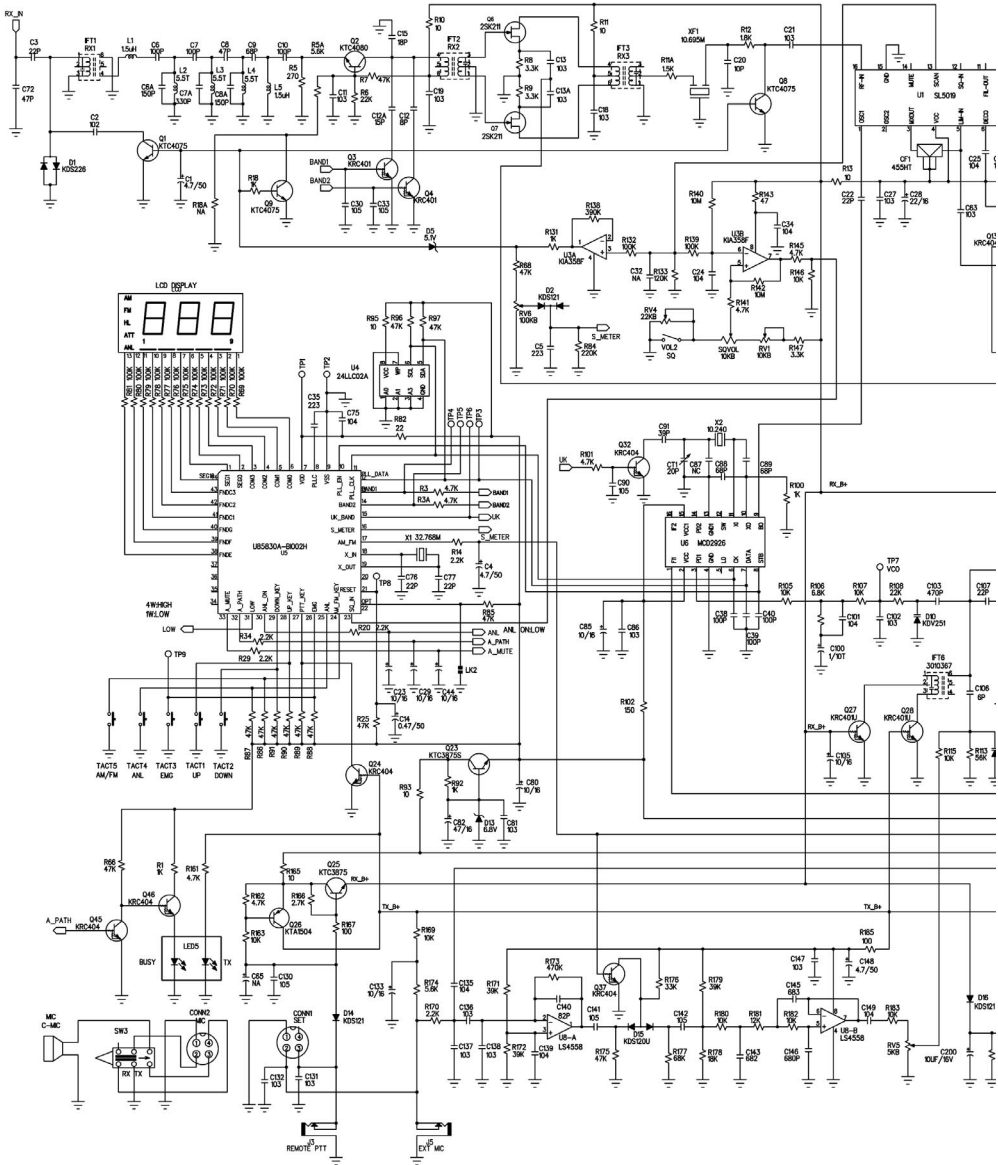

SAFE DRIVE RADIO !

M-60 PLUS

MULTI STANDARD PROGRAMMABLE
27 MHz CB MOBILE TRANSCEIVER

Service Manual

KEEP YOUR HANDS ON THE STEERING
WHEEL WHILE DRIVING !

INTEK®

PCB - Main Board & Front Board

Diagram

Diagram

Block Diagram

Block Diagram

INTEK[®]