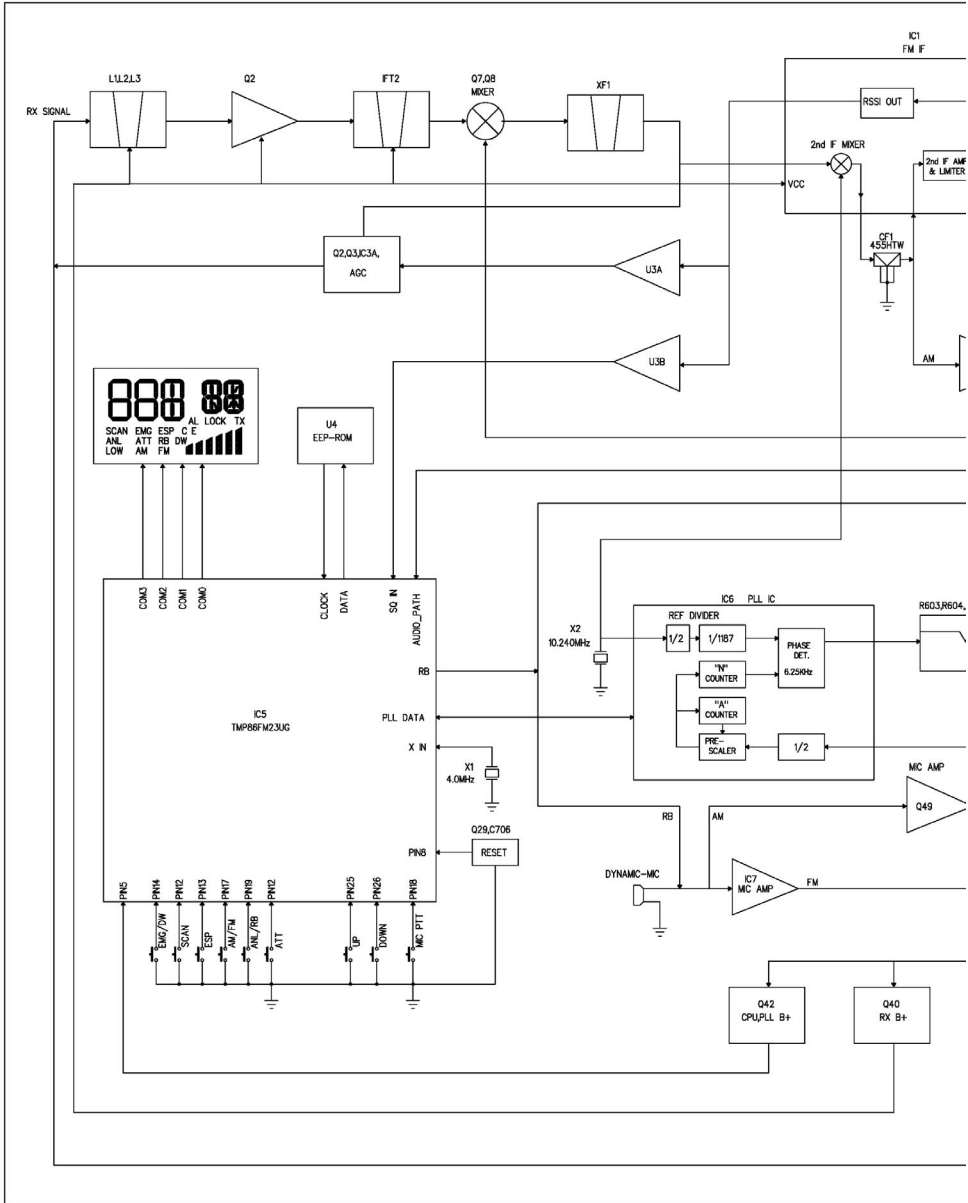

M-799 POWER

MULTI STANDARD PROGRAMMABLE
27 MHz CB MOBILE TRANSCEIVER

Service Manual

INTEK®

Downloaded from www.cbradio.nl

PCB - Main Board & Front Board

PCB - Main Board & Front Board

Diagram

Diagram

Block Diagram

Block Diagram

INTEK®