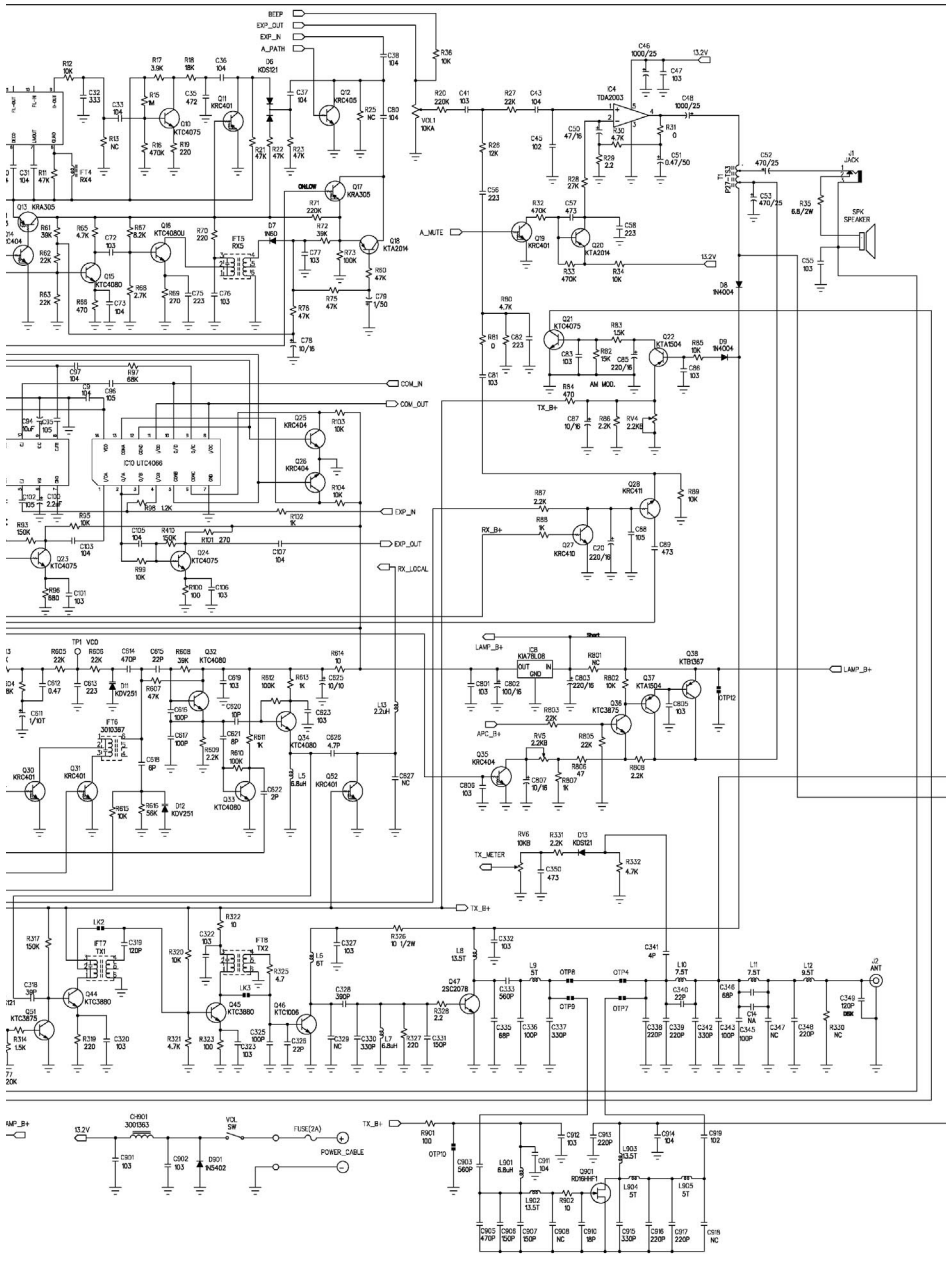

M-799 POWER

MULTI STANDARD PROGRAMMABLE
27 MHz CB MOBILE TRANSCEIVER

Service Manual

INTEK®

Downloaded from www.cbradio.nl

PCB - Main Board & Front Board

PCB - Main Board & Front Board

Diagram

Diagram

Block Diagram

Block Diagram

INTEK®