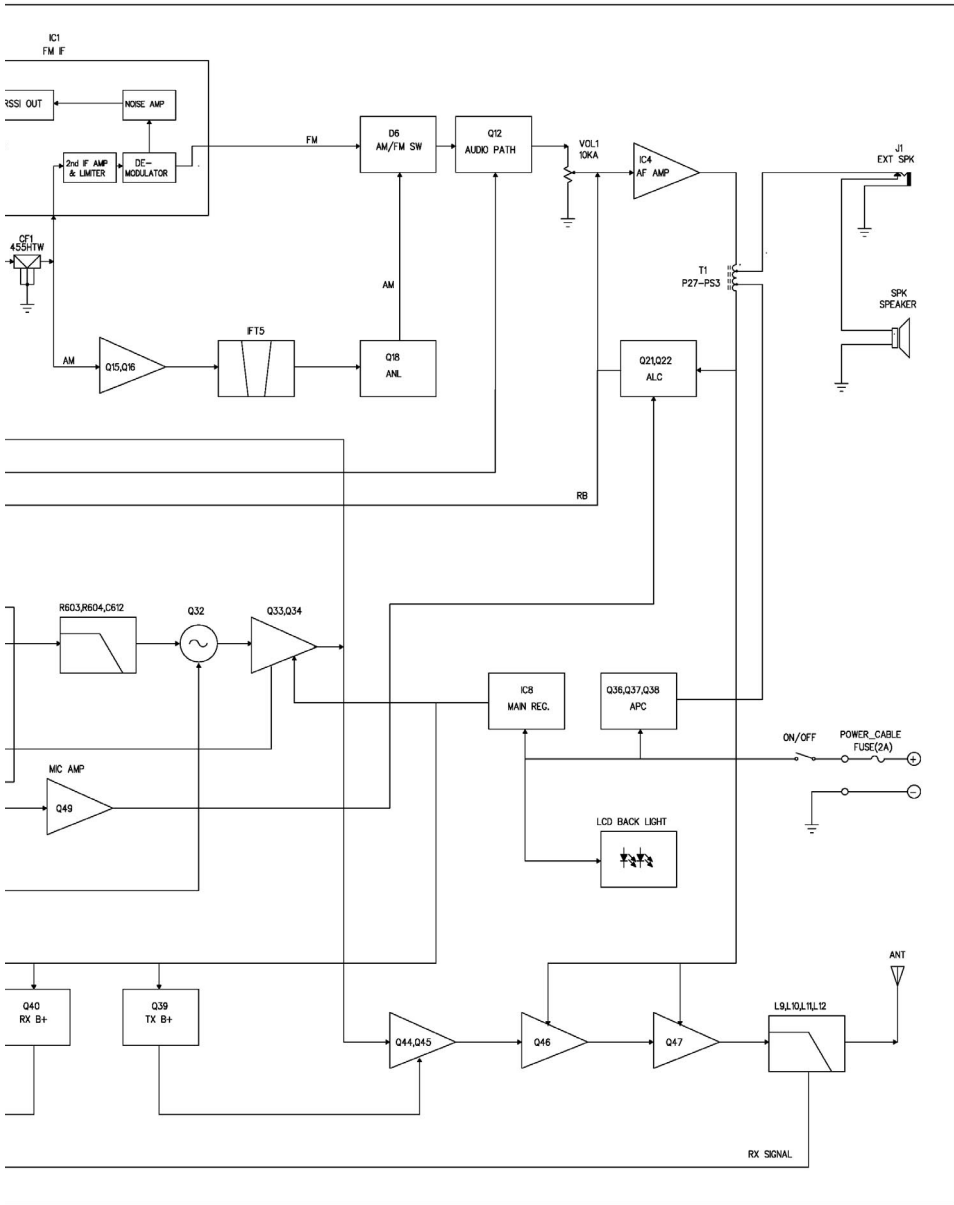

M-799 POWER

MULTI STANDARD PROGRAMMABLE
27 MHz CB MOBILE TRANSCEIVER

Service Manual

INTEK®

Downloaded from www.cbradio.nl

PCB - Main Board & Front Board

PCB - Main Board & Front Board

Diagram

Diagram

Block Diagram

Block Diagram

INTEK®