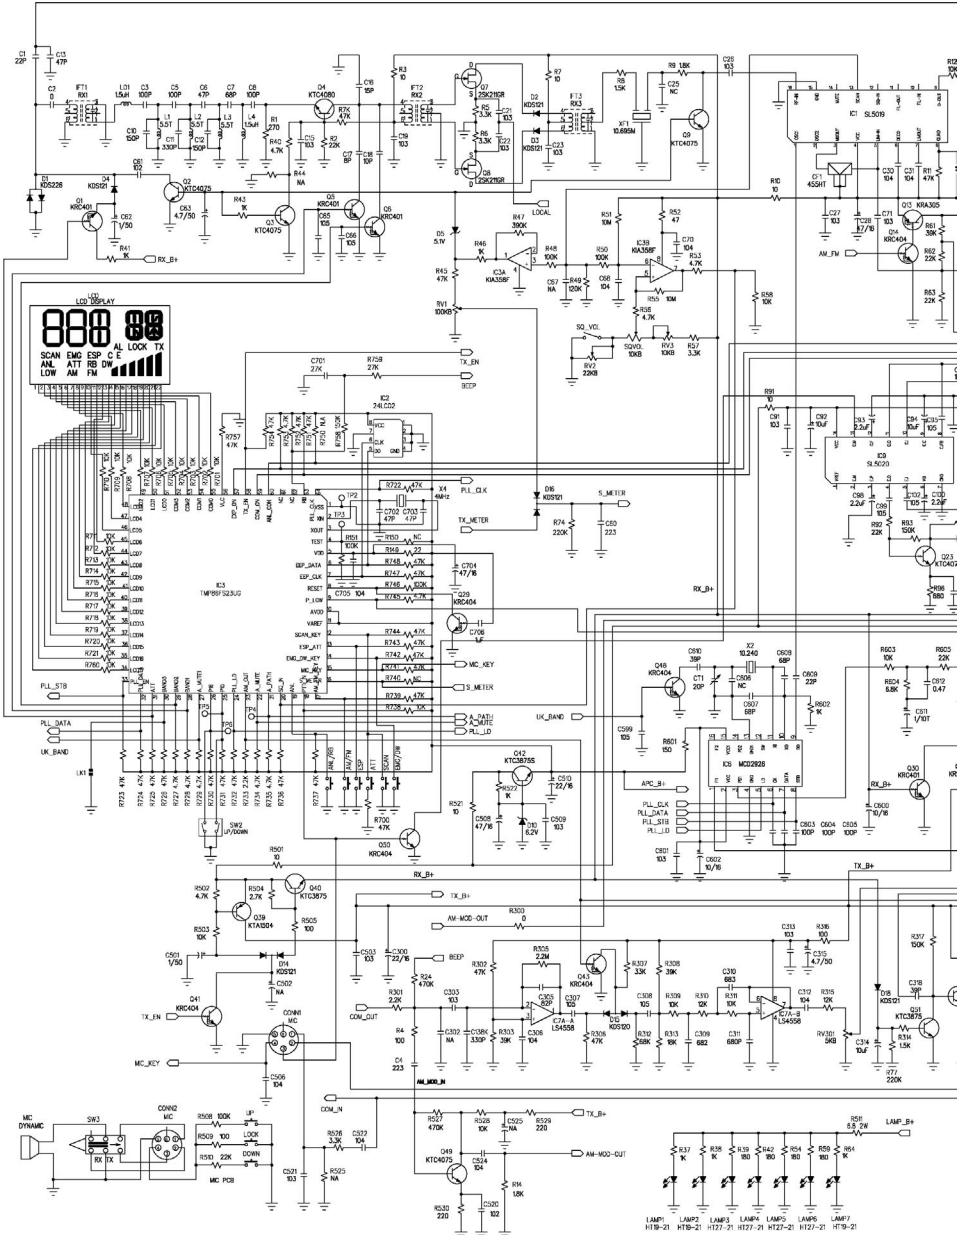

M-799 POWER

MULTI STANDARD PROGRAMMABLE
27 MHz CB MOBILE TRANSCEIVER

Service Manual

INTEK®

Downloaded from www.cbradio.nl

PCB - Main Board & Front Board

PCB - Main Board & Front Board

Diagram

Diagram

Block Diagram

Block Diagram

INTEK®