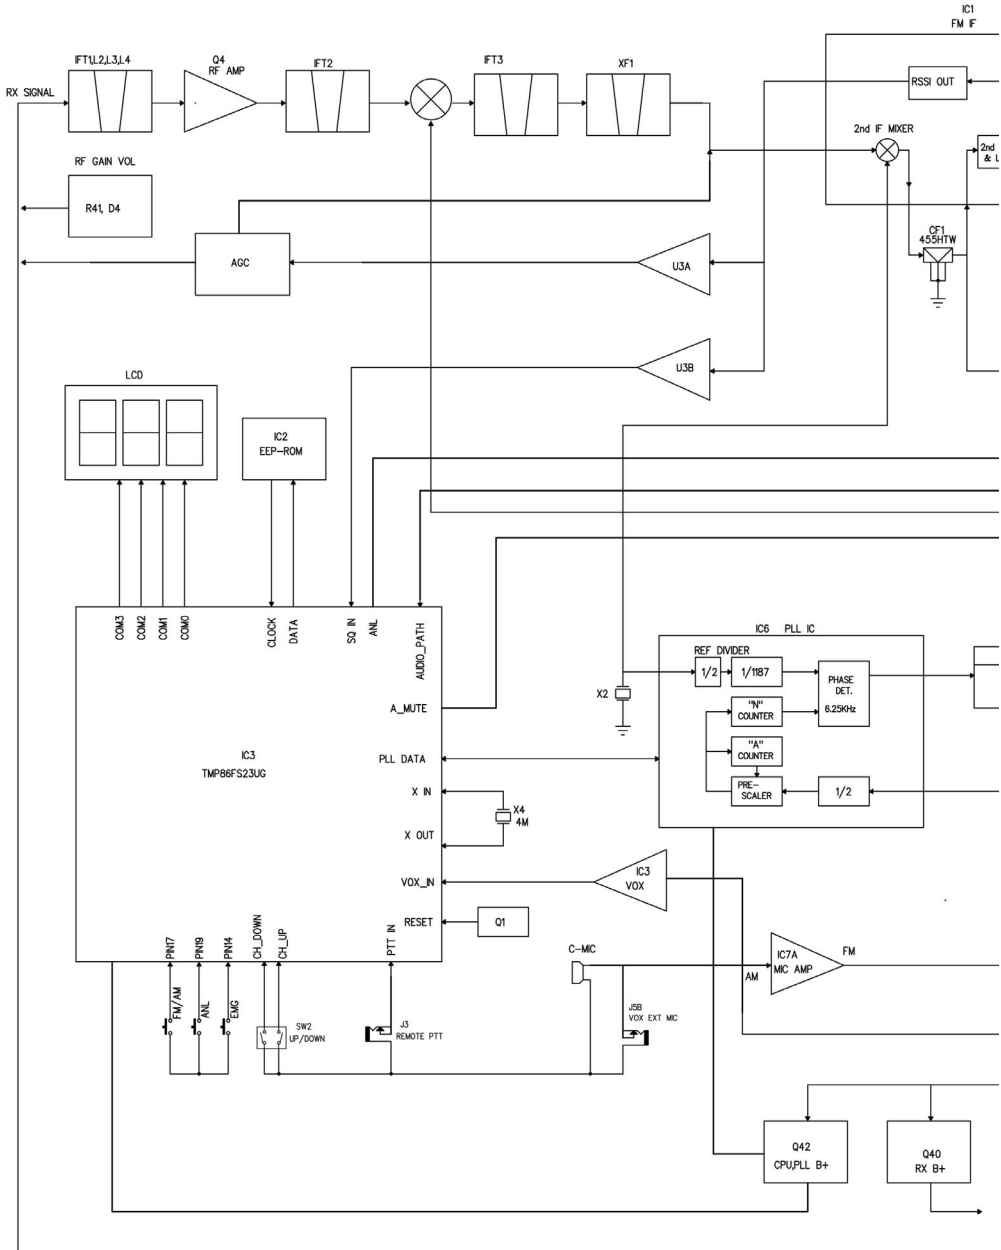

SAFE DRIVE RADIO !

M-899 VOX

MULTI STANDARD PROGRAMMABLE
27 MHz CB MOBILE TRANSCEIVER

Service Manual

KEEP YOUR HANDS ON THE STEERING
WHEEL WHILE DRIVING !

INTEK®

PCB - Main Board & Front Board

PCB - Main Board & Front Board

Diagram

Diagram

Block Diagram

Block Diagram

INTEK[®]