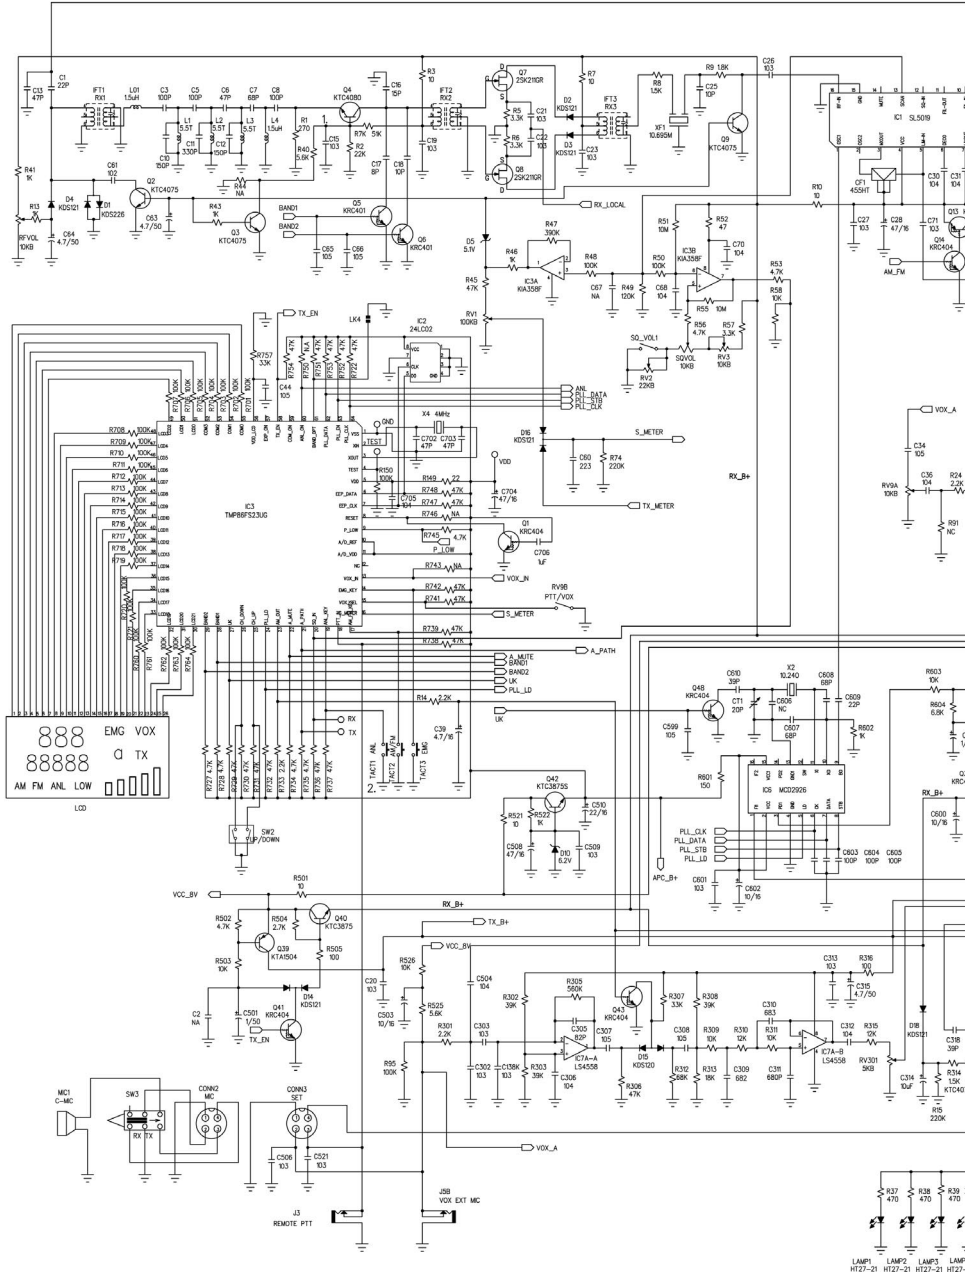

SAFE DRIVE RADIO !

M-899 VOX

MULTI STANDARD PROGRAMMABLE
27 MHz CB MOBILE TRANSCEIVER

Service Manual

KEEP YOUR HANDS ON THE STEERING
WHEEL WHILE DRIVING !

INTEK®

PCB - Main Board & Front Board

PCB - Main Board & Front Board

Diagram

Diagram

Block Diagram

Block Diagram

INTEK[®]