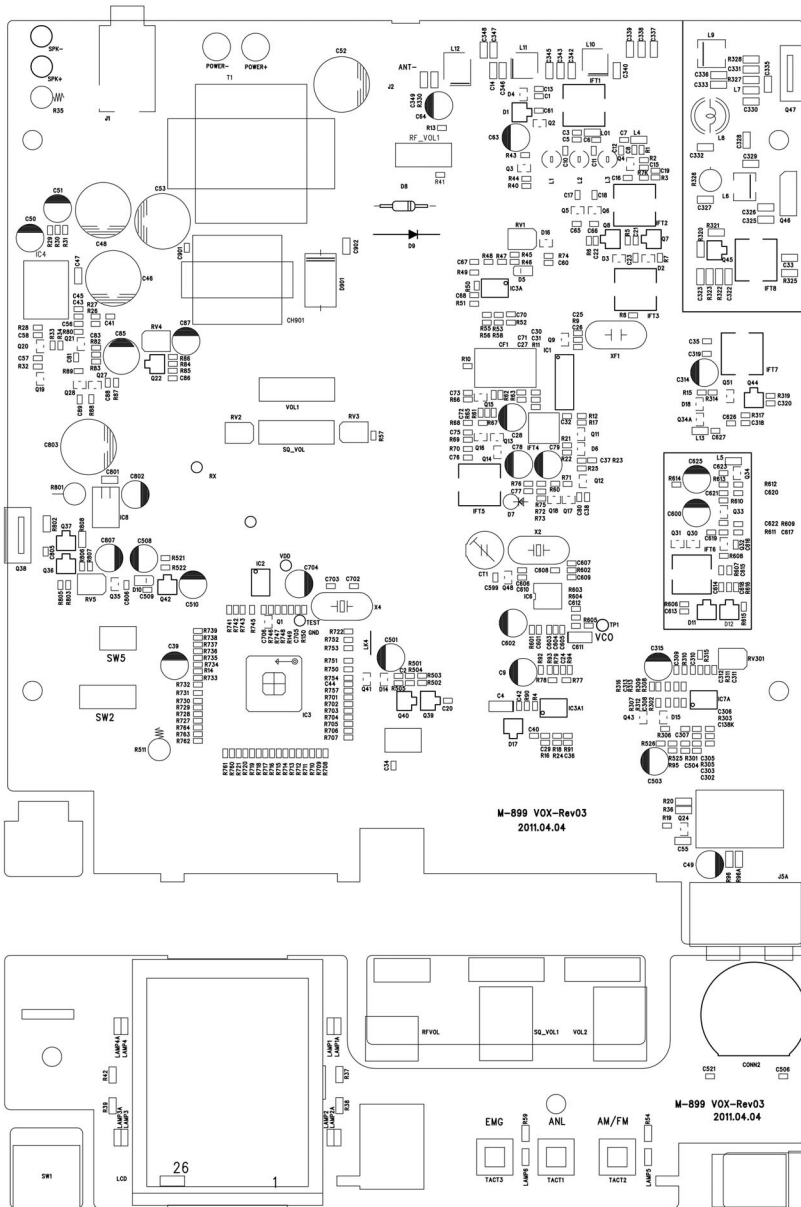

SAFE DRIVE RADIO !

M-899 VOX

MULTI STANDARD PROGRAMMABLE
27 MHz CB MOBILE TRANSCEIVER

Service Manual

KEEP YOUR HANDS ON THE STEERING
WHEEL WHILE DRIVING !

INTEK®

PCB - Main Board & Front Board

PCB - Main Board & Front Board

Diagram

Diagram

Block Diagram

Block Diagram

INTEK[®]