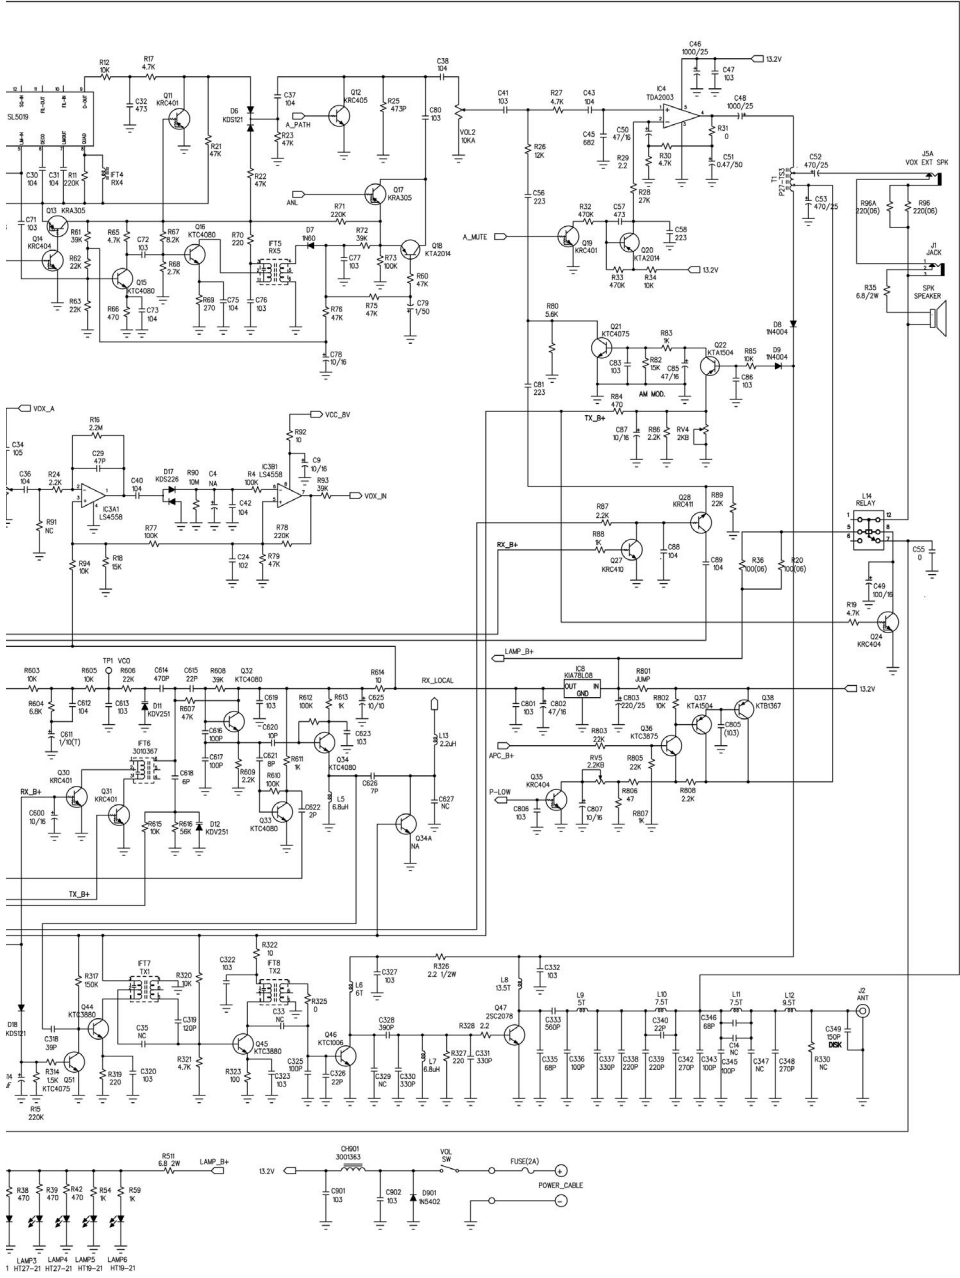

SAFE DRIVE RADIO !

M-899 VOX

MULTI STANDARD PROGRAMMABLE
27 MHz CB MOBILE TRANSCEIVER

Service Manual

KEEP YOUR HANDS ON THE STEERING
WHEEL WHILE DRIVING !

INTEK®

PCB - Main Board & Front Board

PCB - Main Board & Front Board

Diagram

Diagram

Block Diagram

Block Diagram

INTEK[®]