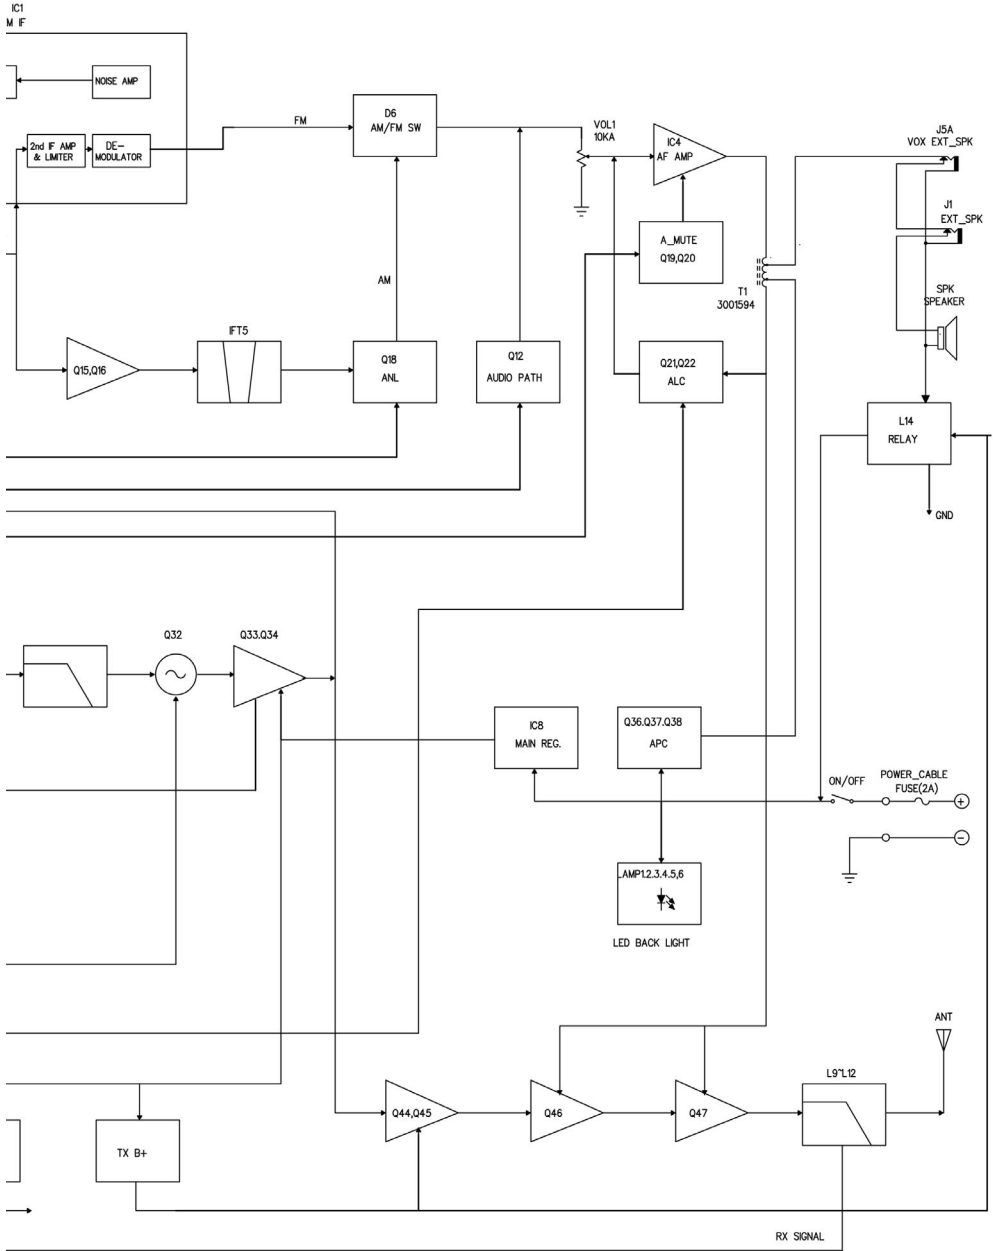

SAFE DRIVE RADIO !

M-899 VOX

MULTI STANDARD PROGRAMMABLE
27 MHz CB MOBILE TRANSCEIVER

Service Manual

KEEP YOUR HANDS ON THE STEERING
WHEEL WHILE DRIVING !

INTEK®

PCB - Main Board & Front Board

PCB - Main Board & Front Board

Diagram

Diagram

Block Diagram

Block Diagram

INTEK[®]