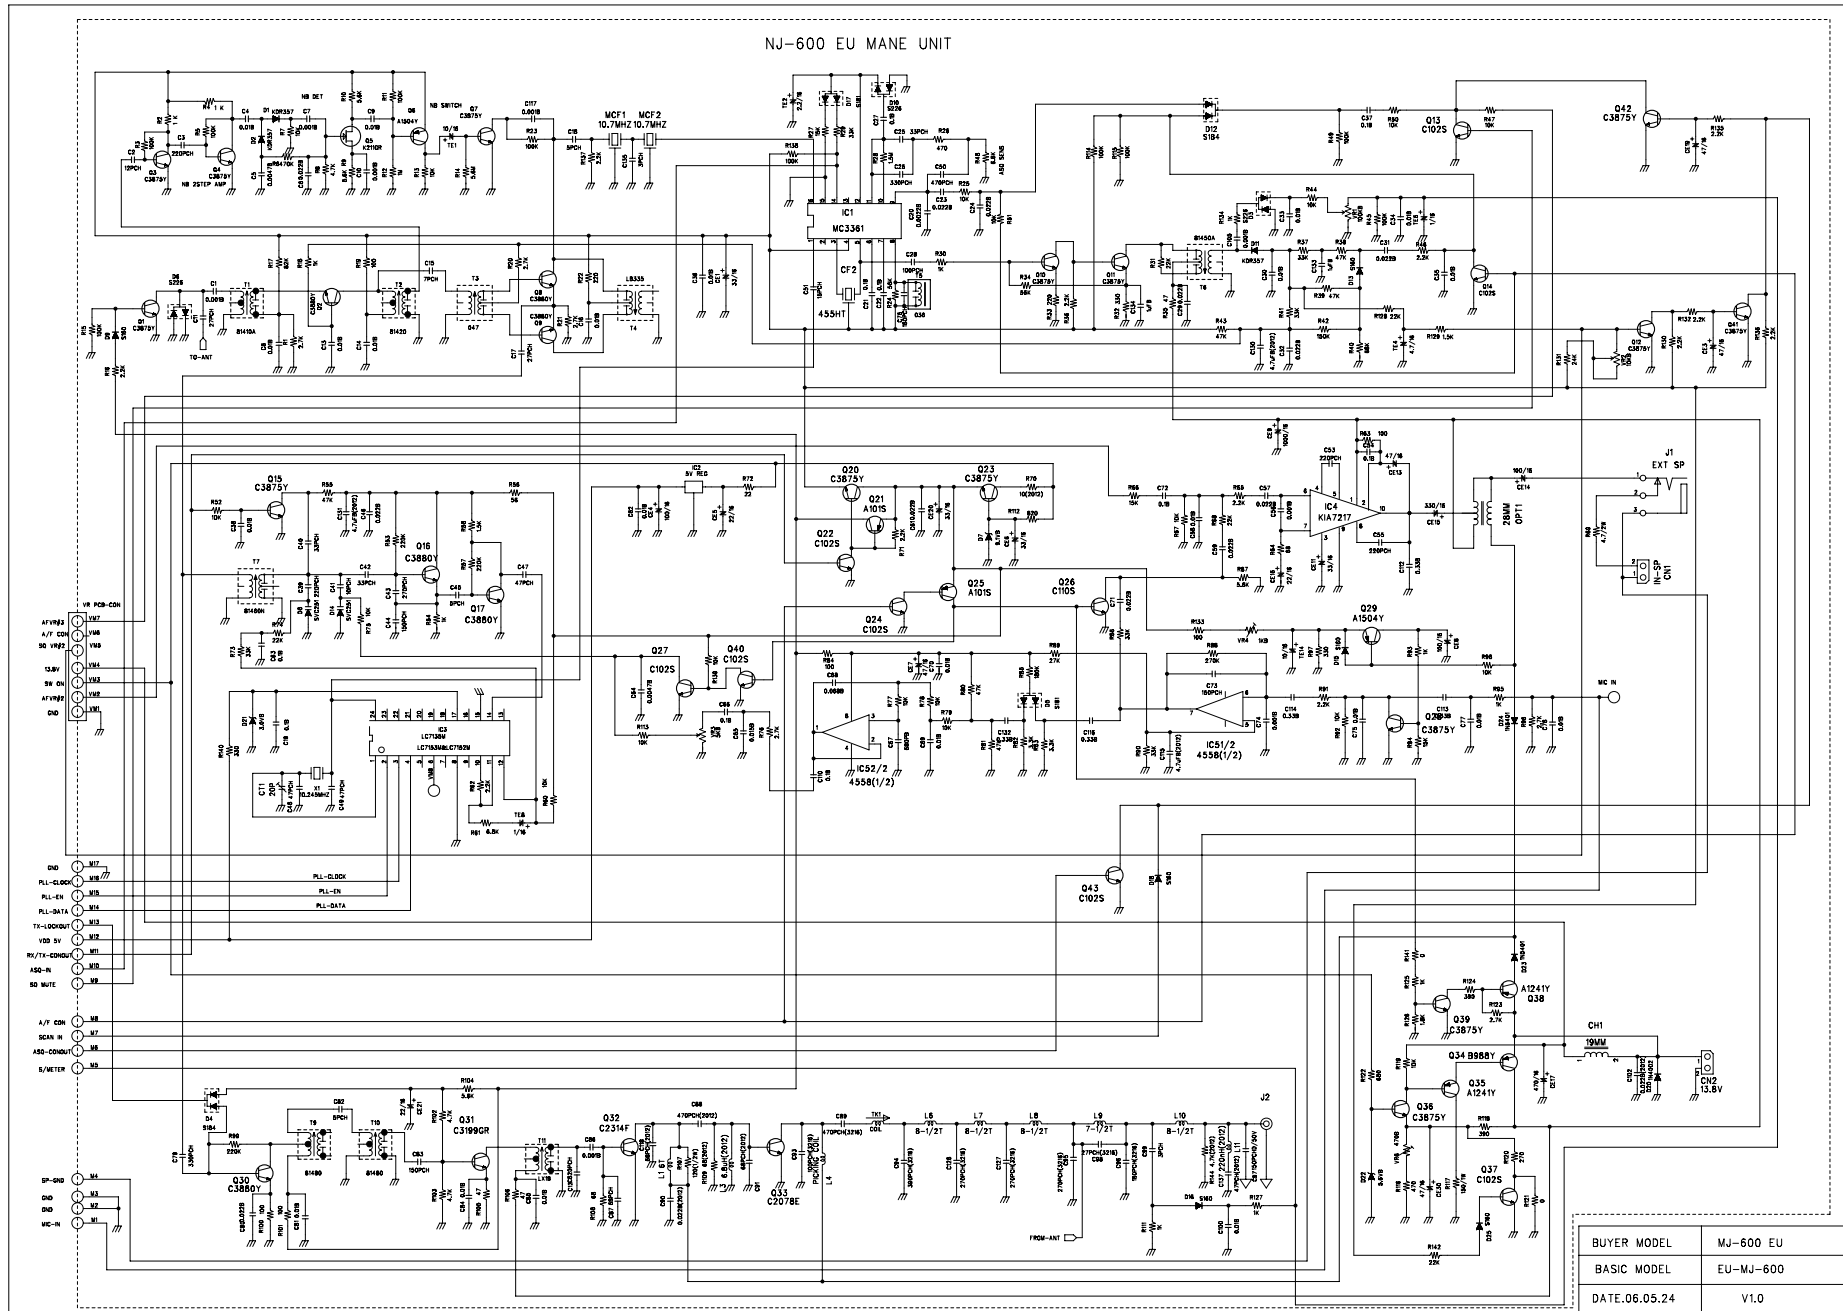

# MJ-600 BLOCK DIAGRAM

Downloaded from [www.cbradio.nl](http://www.cbradio.nl)

BUYER MODEL	MJ-600 EU
BASIC MODEL	EU-MJ-600
DATE.06.05.24	V1.0