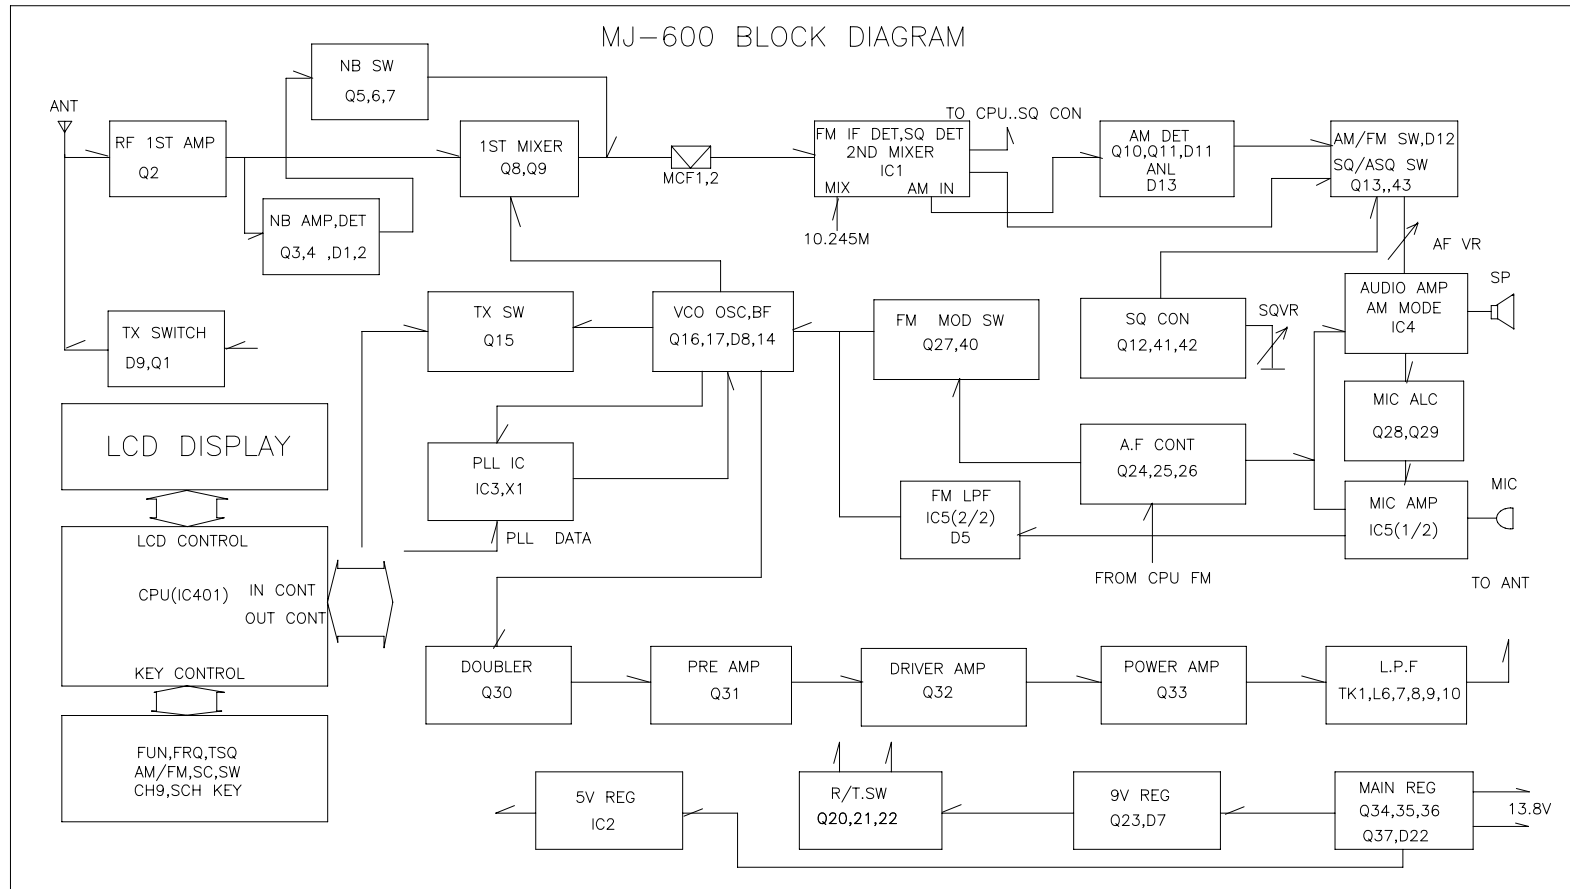

# MJ-600 BLOCK DIAGRAM

Downloaded from [www.cbradio.nl](http://www.cbradio.nl)

BUYER MODEL	MJ-600 EU
BASIC MODEL	EU-MJ-600
DATE.06.05.24	V1.0