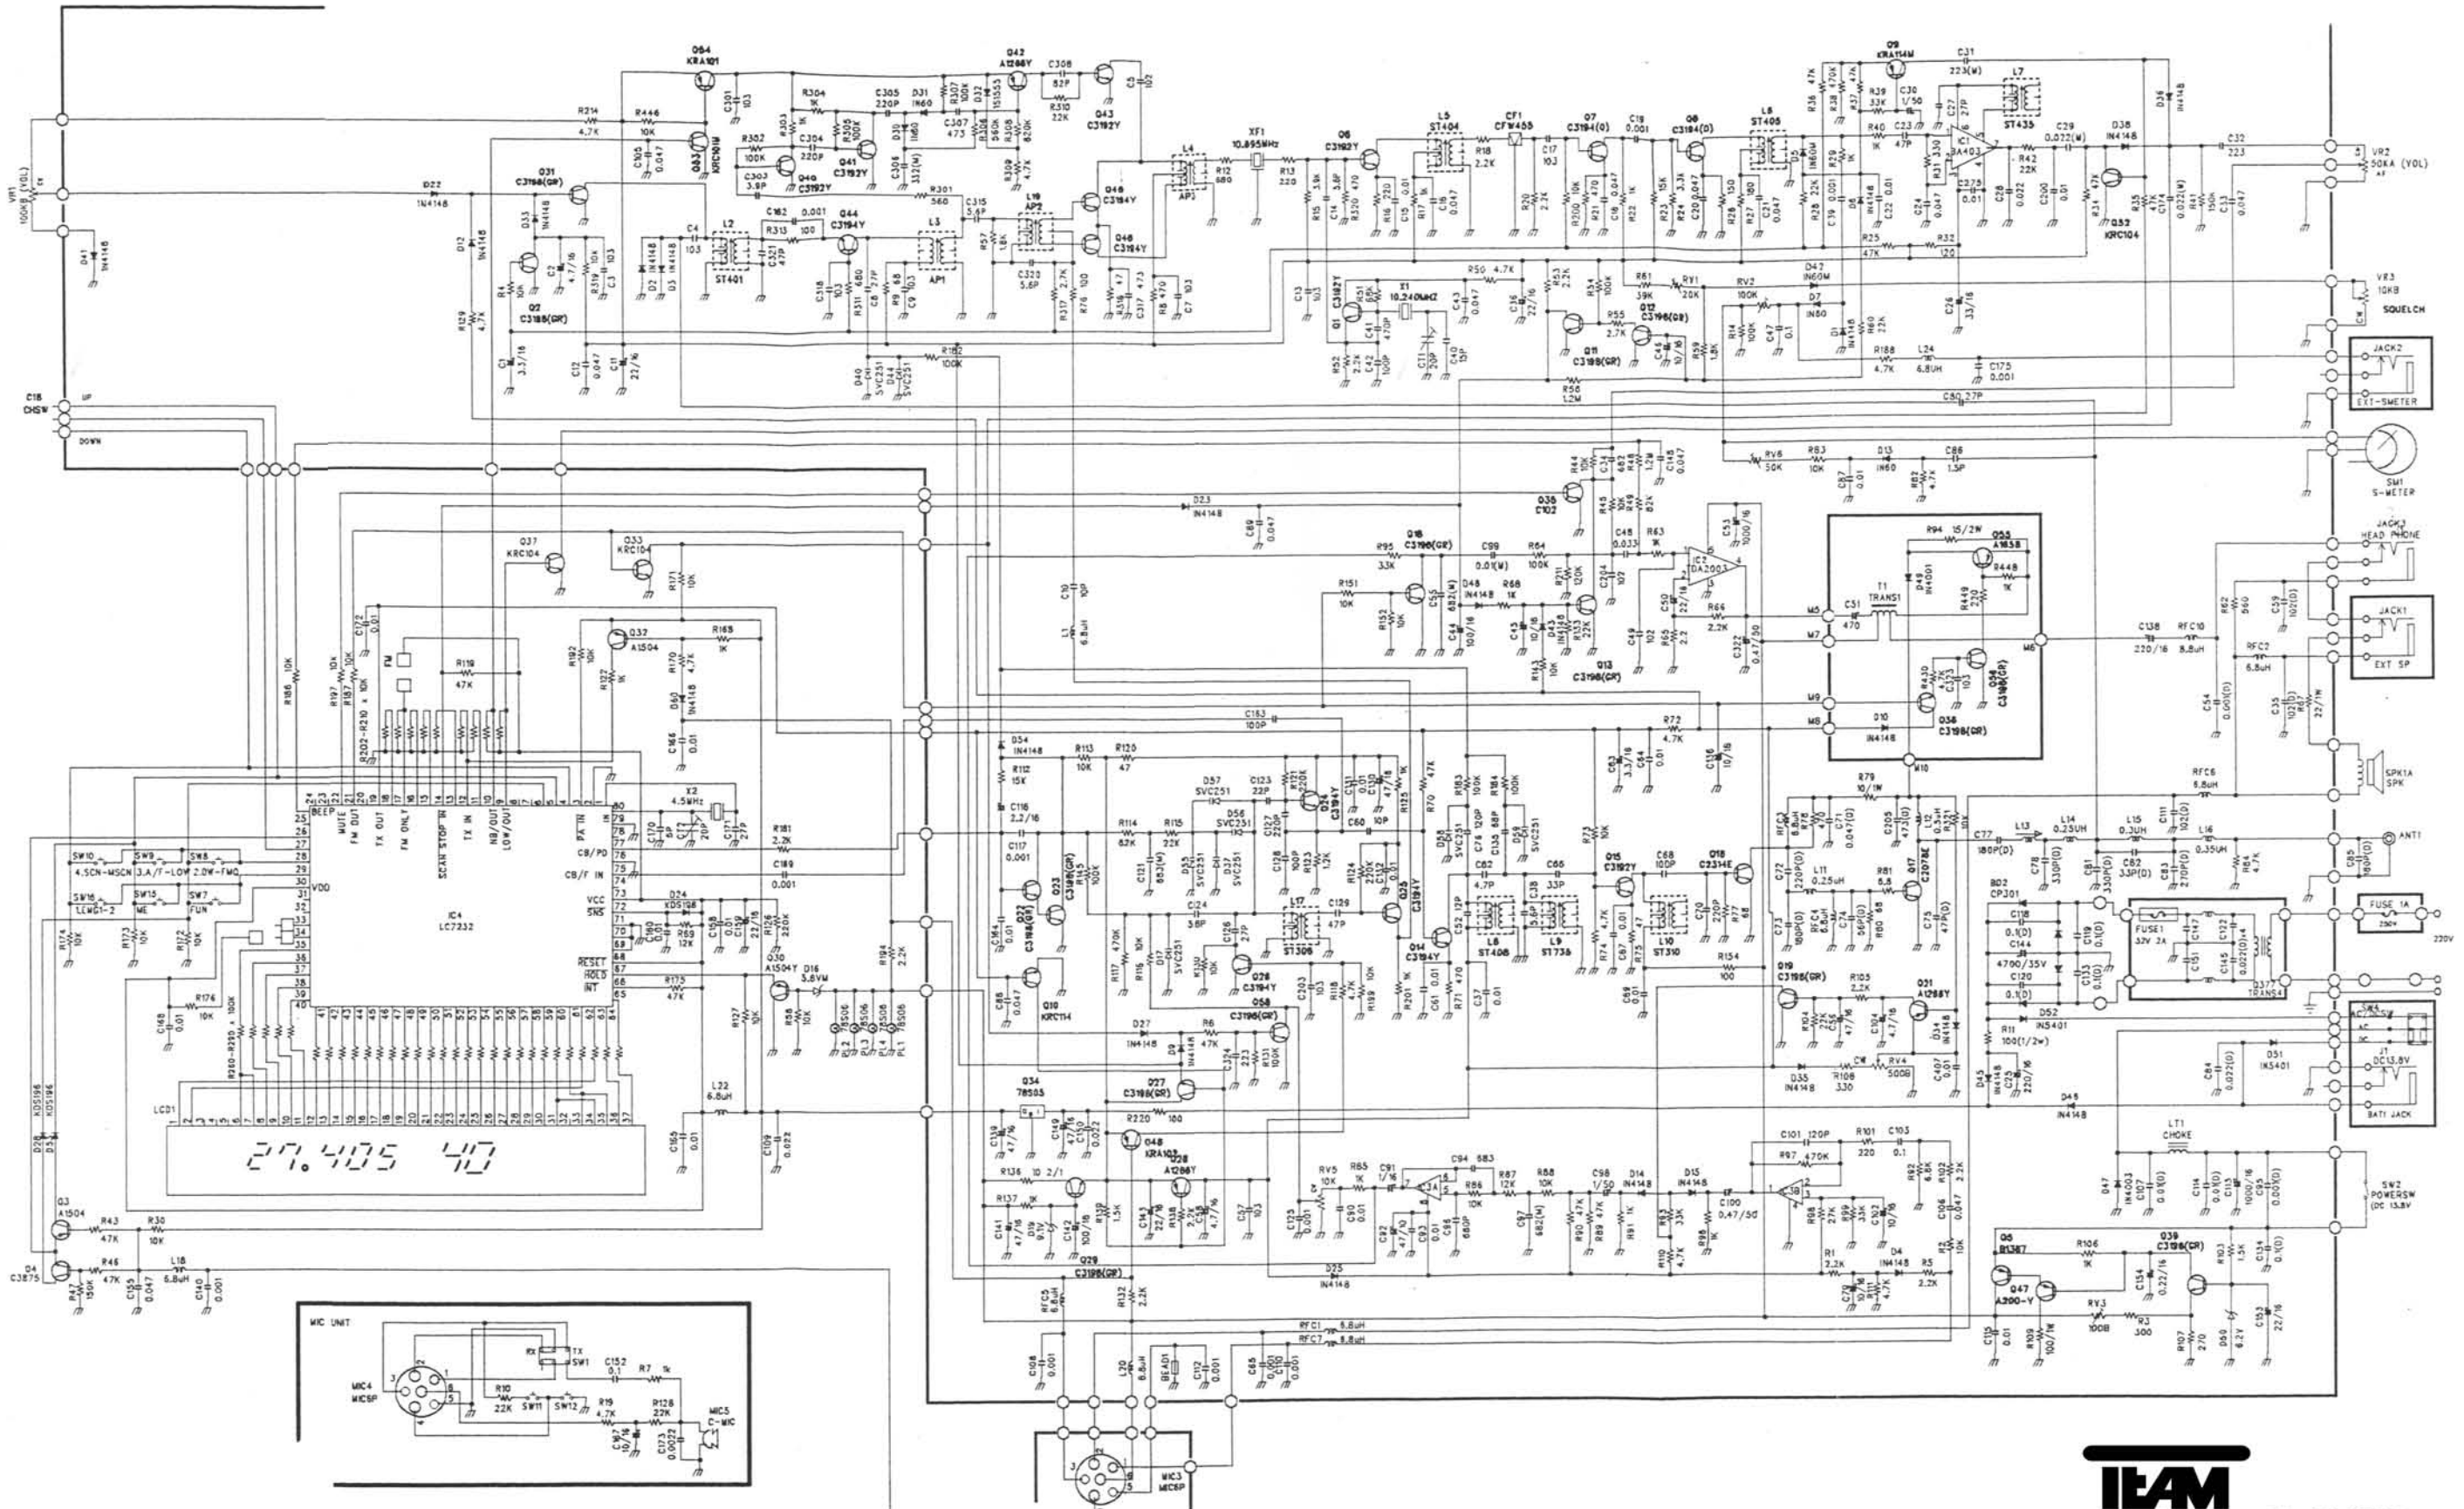

EURO 6000

CB-Feststation / CB Base Station

Service Manual

SCHALTPLAN TEAM EURO 8012

Bauteilelageplan TEAM EURO 8012

HAUPTPLATINE

FRONTPLATINE